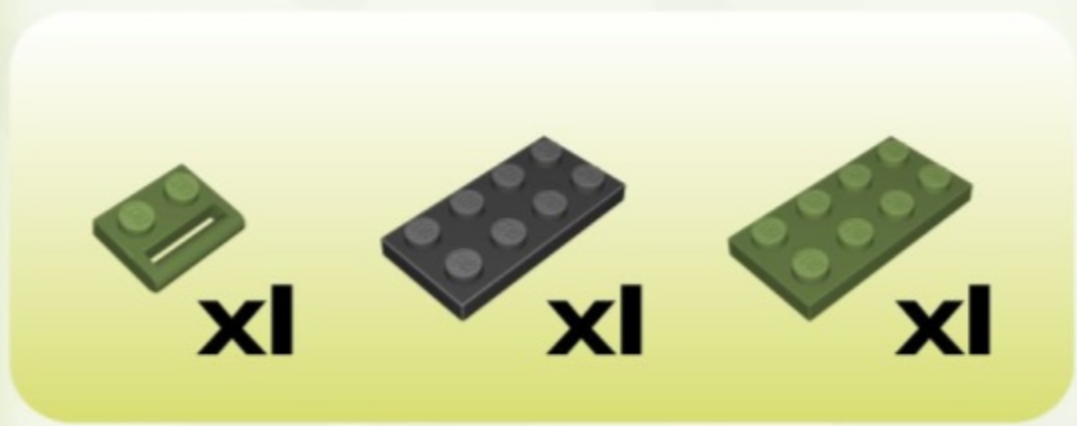

LIGHT UTILITY VEHICLE

Printed in EU

WARNING: CHOKING HAZARD-
Toy contains small parts.
Not for children under 3 years.

1

2

3

4

5