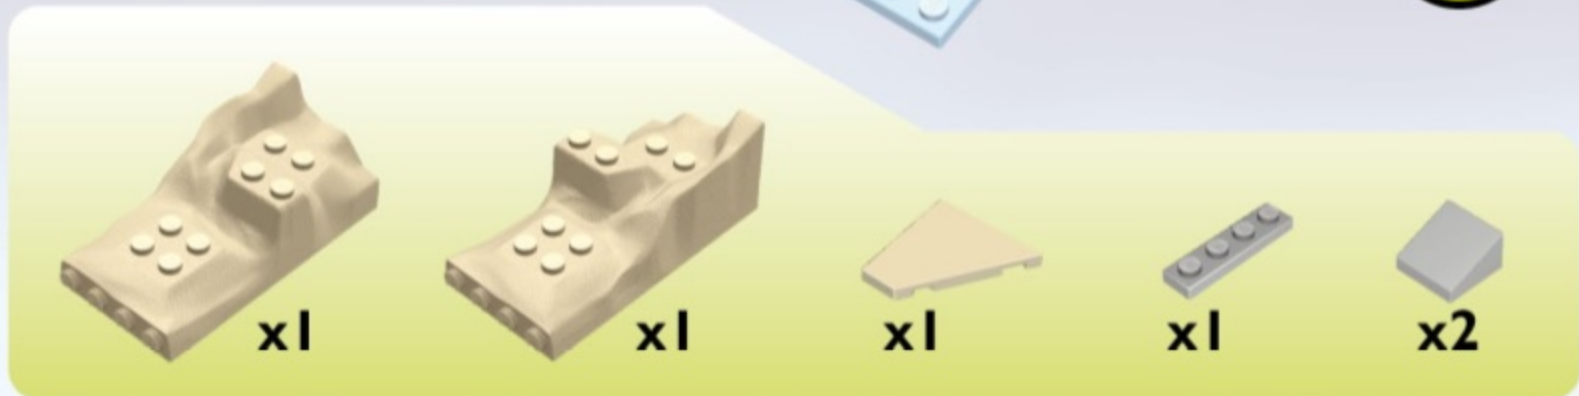

MONSTERS vs. ZOMBIES

5+

CE

WARNING: CHOKING HAZARD-
Toy contains small parts.
Not for children under 3 years.

Printed in EU

3

4

5

6

7

8

9

-  x2
-  x2
-  x14
-  x2
-  x4

-  x1
-  x4
-  x2
-  x1

10

12