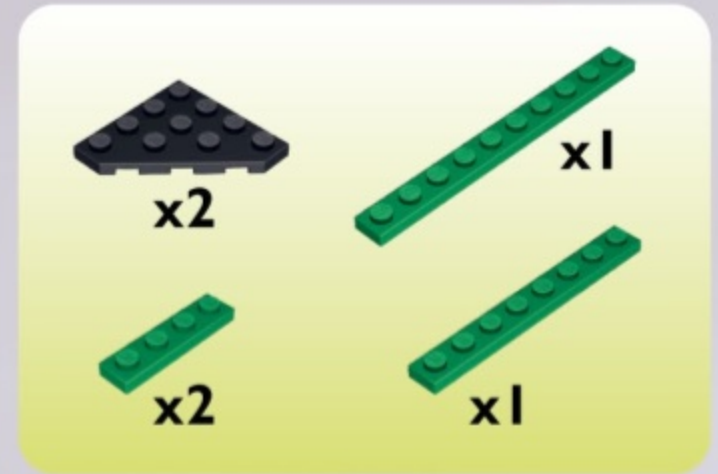

MONSTERS vs. ZOMBIES

5+

CE

WARNING: CHOKING HAZARD-
Toy contains small parts.
Not for children under 3 years.

Printed in EU

3

4

5

6

7

8

9

-  x2
-  x2
-  x14
-  x2
-  x4

-  x1
-  x4
-  x2
-  x1

10

12