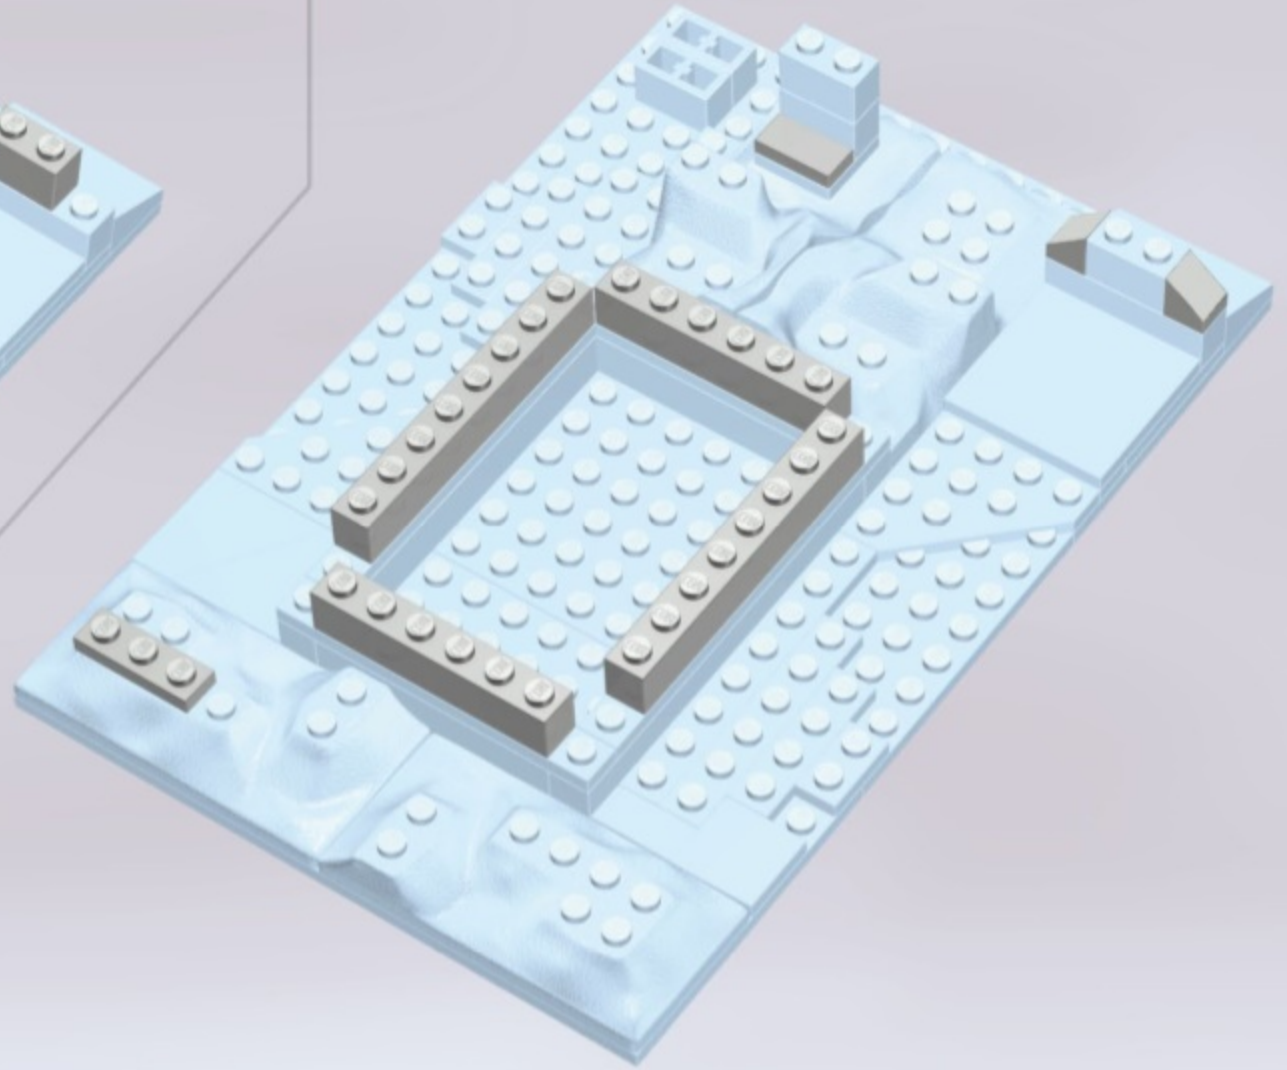

MONSTERS vs. ZOMBIES

5+

CE

WARNING: CHOKING HAZARD-
Toy contains small parts.
Not for children under 3 years.

Printed in EU

3

4

5

6

7

8

9

-  x2
-  x2
-  x14
-  x2
-  x4

-  x1
-  x4
-  x2
-  x1

10

12

13

14

-  x2
-  x1
-  x1
-  x6

15

-  x2
-  x2
-  x1
-  x1
-  x1

16

-  x1
-  x4
-  x1

03-28141-136