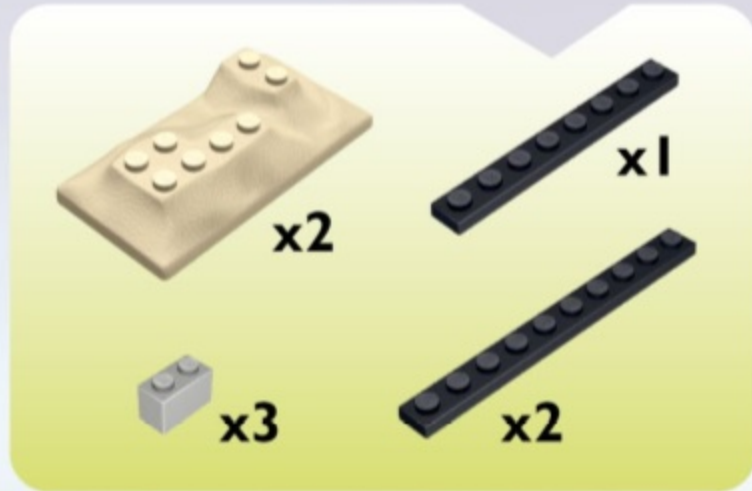

MONSTERS vs. ZOMBIES

5+

CE

WARNING: CHOKING HAZARD-
Toy contains small parts.
Not for children under 3 years.

Printed in EU

3

4

5

6

7

8

9

-  x2
-  x2
-  x14
-  x2
-  x4

-  x1
-  x4
-  x2
-  x1

10

12