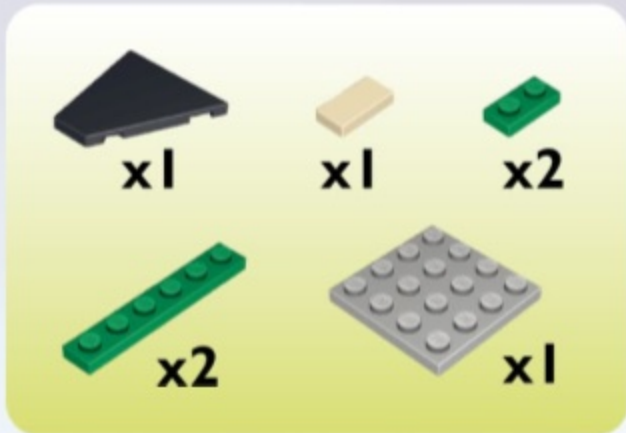

MONSTERS vs. ZOMBIES

5+

CE

WARNING: CHOKING HAZARD-
Toy contains small parts.
Not for children under 3 years.

Printed in EU

3

4

5

6

7

8

9

-  x2
-  x2
-  x14
-  x2
-  x4

-  x1
-  x4
-  x2
-  x1

10

12