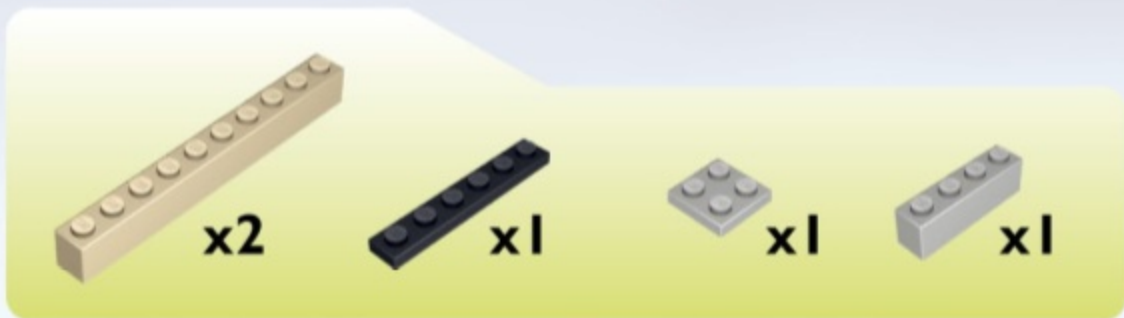

MONSTERS vs. ZOMBIES

5+

CE

WARNING: CHOKING HAZARD-
Toy contains small parts.
Not for children under 3 years.

Printed in EU

3

4

5

6

7

8

9

-  x2
-  x2
-  x14
-  x2
-  x4

-  x1
-  x4
-  x2
-  x1

10

12