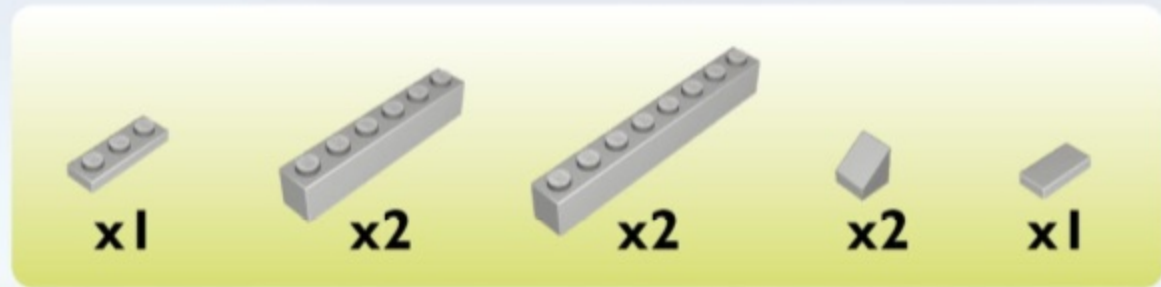

MONSTERS vs. ZOMBIES

5+

CE

WARNING: CHOKING HAZARD-
Toy contains small parts.
Not for children under 3 years.

Printed in EU

3

4

5

6

7

8

9

-  x2
-  x2
-  x14
-  x2
-  x4

-  x1
-  x4
-  x2
-  x1

10

12