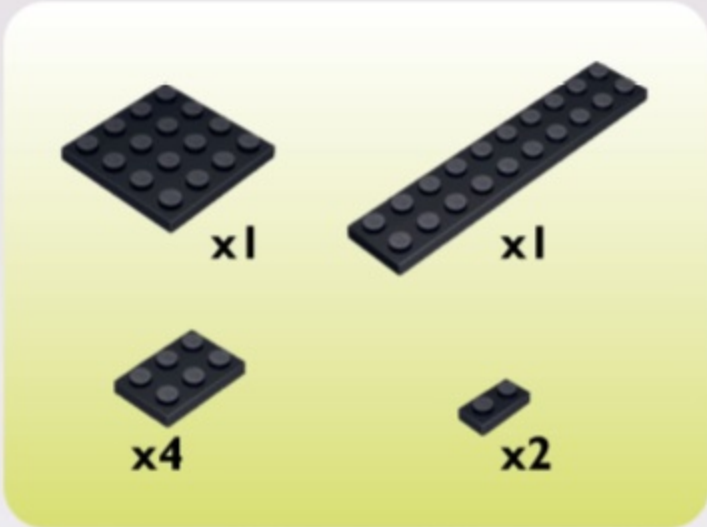

MONSTERS vs. ZOMBIES

BE CAREFUL:
NOTICE THE DIFFERENCE

A
x3

B
x2

UWAGA: RÓŻNE KŁOCKI

6+

0-3

CE

WARNING: CHOKING HAZARD-
Toy contains small parts.
Not for children under 3 years.

Printed in EU

x1

x1

x2

x4

2

3

4

5

x8

A

X2

x1

x1

x3