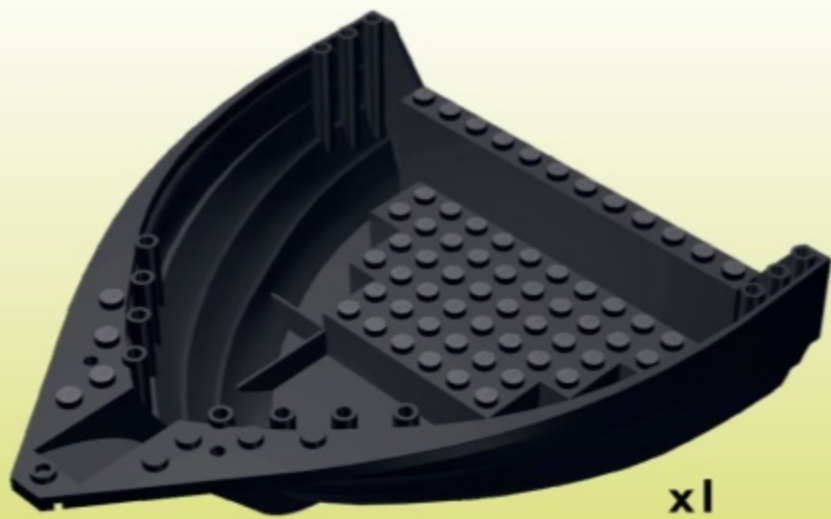

MONSTERS vs. ZOMBIES

BE CAREFUL:
NOTICE THE DIFFERENCE

A
x3

B
x2

UWAGA: RÓŻNE KŁOCKI

6+

0-3

CE

WARNING: CHOKING HAZARD-
Toy contains small parts.
Not for children under 3 years.

Printed in EU

x1

x1

x2

x4

2

3