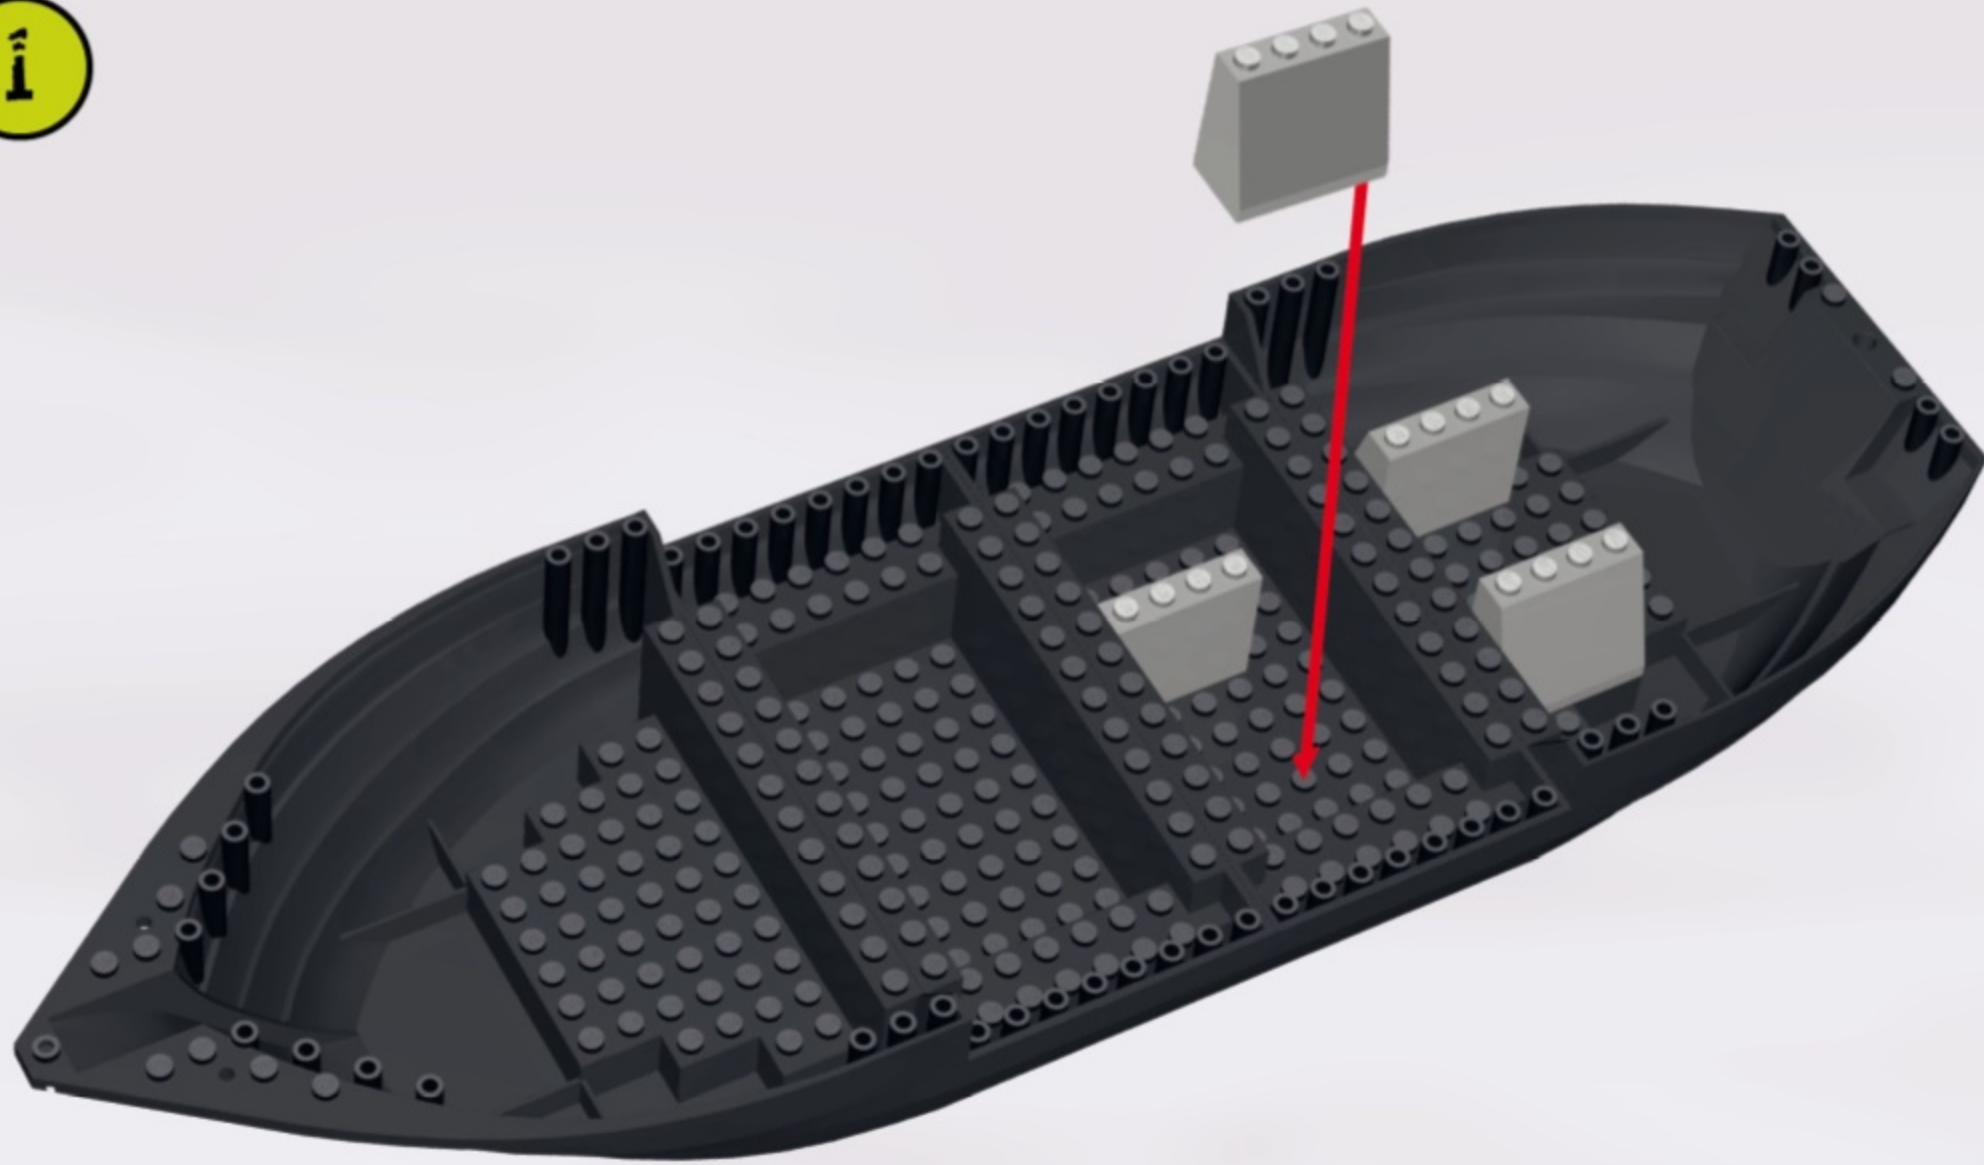

MONSTERS vs. ZOMBIES

BE CAREFUL:
NOTICE THE DIFFERENCE

A
x3

B
x2

UWAGA: RÓŻNE KŁOCKI

6+

0-3

CE

WARNING: CHOKING HAZARD-
Toy contains small parts.
Not for children under 3 years.

Printed in EU

x1

x1

x2

x4

2

3