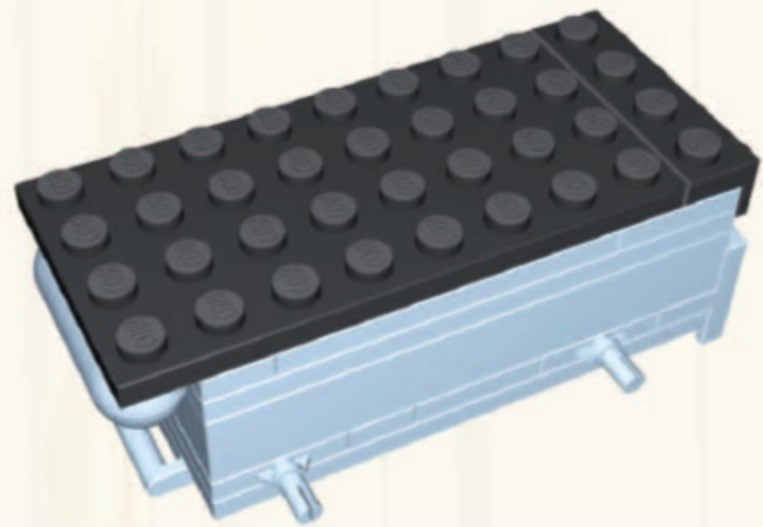

2.

3.

4.

7.

8.

9.

10.

11.

x4 x2

This block contains the parts list for step 19. It shows a blue Technic beam (1x4) and a black Technic pin (1x2). The quantities are indicated as x4 and x2 respectively.

20.

21.

22.

23.

24.

25.