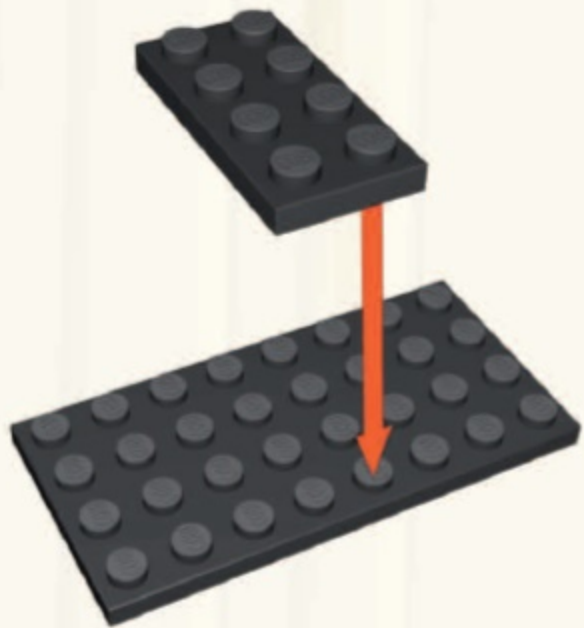

THE
**TRASH
PACK**

BRIK
BUILD A WORLD OF TRASH

WARNING: CHOKING HAZARD-
Toy contains small parts.
Not for children under 3 years.

5+

CE

CRAWLER BULLDOZER

Printed in EU

1.

x4 x2

This block contains the parts list for step 19. It shows a blue Technic beam (1x4) and a black Technic pin (1x2). The quantities are indicated as x4 and x2 respectively.

20.

21.

22.

23.

24.

25.