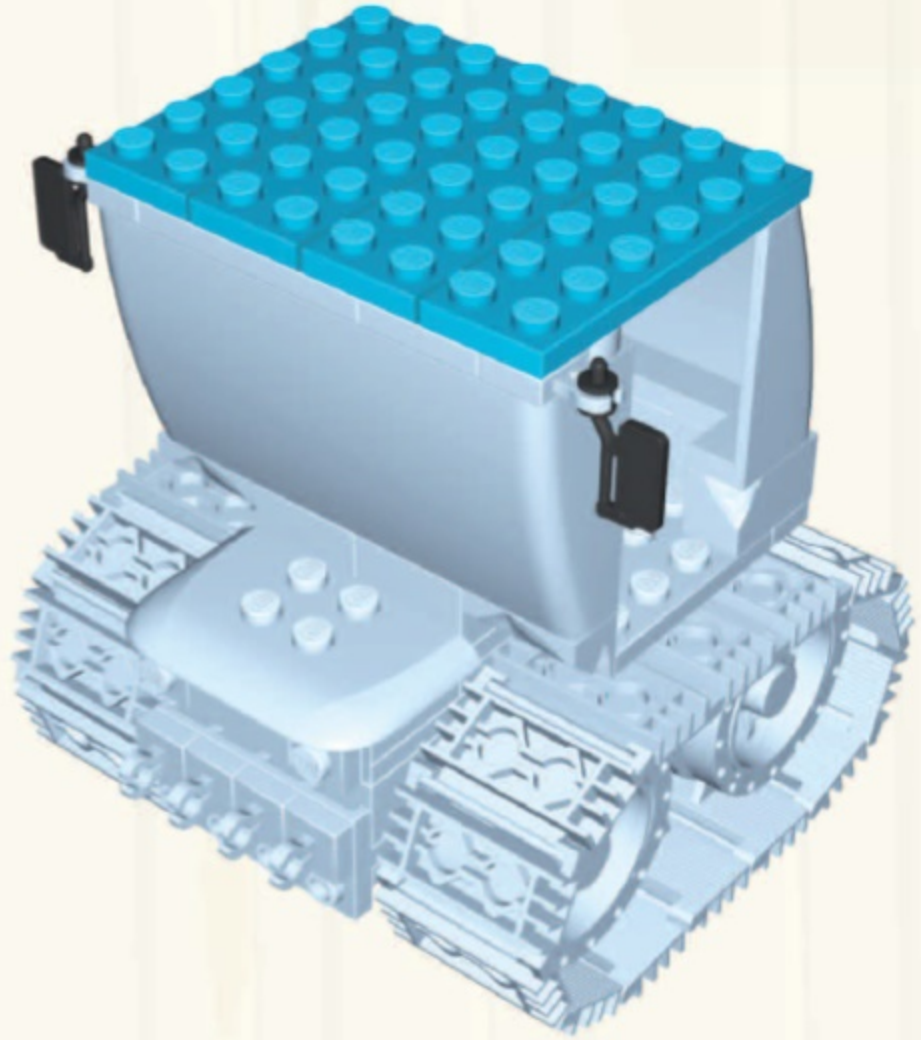

x4 x2

This block contains the parts list for step 19. It shows a blue Technic beam (1x4) and a black Technic pin (1x2). The quantities are indicated as x4 and x2 respectively.

20.

21.

22.

23.

24.

25.