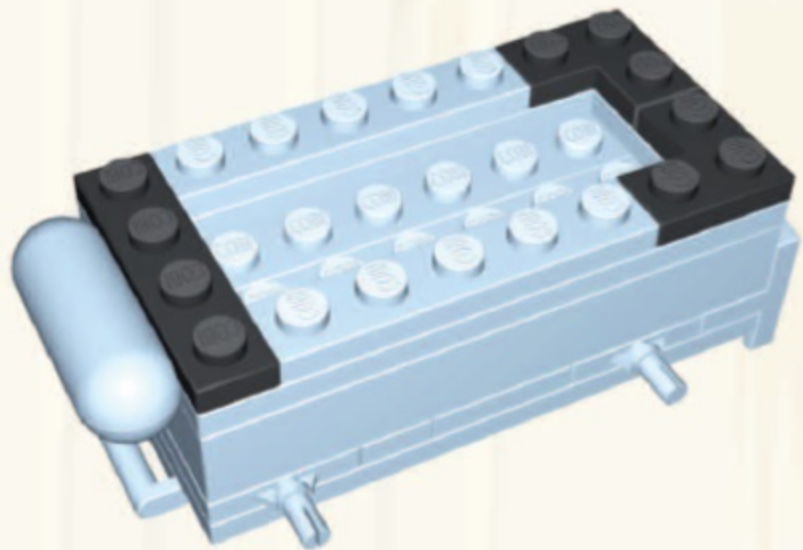

2.

3.

4.

7.

8.

9.

10.

11.

x4 x2

This block contains the parts list for step 19. It shows a blue Technic beam (1x4) and a black Technic pin (1x2). The quantities are indicated as x4 and x2 respectively.

20.

21.

22.

23.

24.

25.