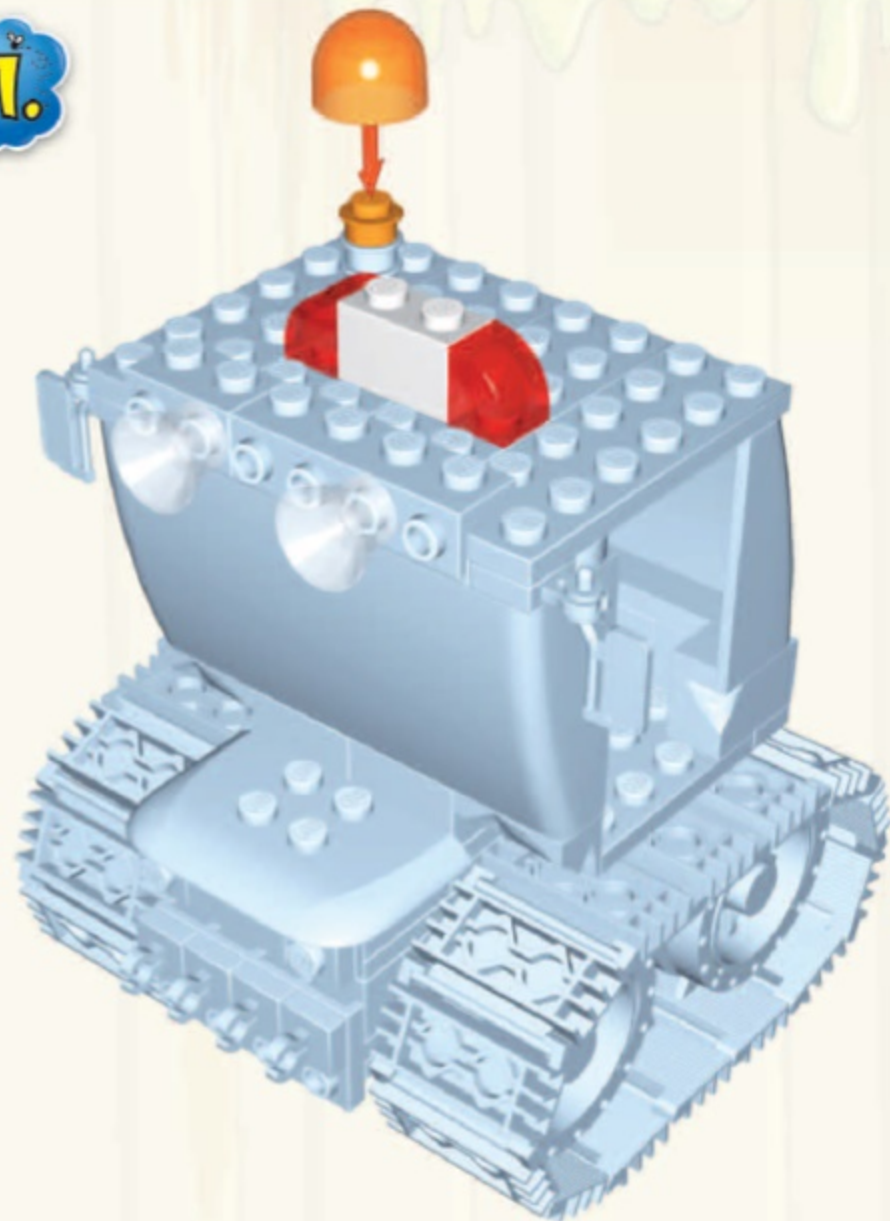

x4 x2

This block contains the parts list for step 19. It shows a blue Technic beam (1x4) and a black Technic pin (1x2). The quantities are indicated as x4 and x2 respectively.

20.

21.

22.

23.

24.

25.