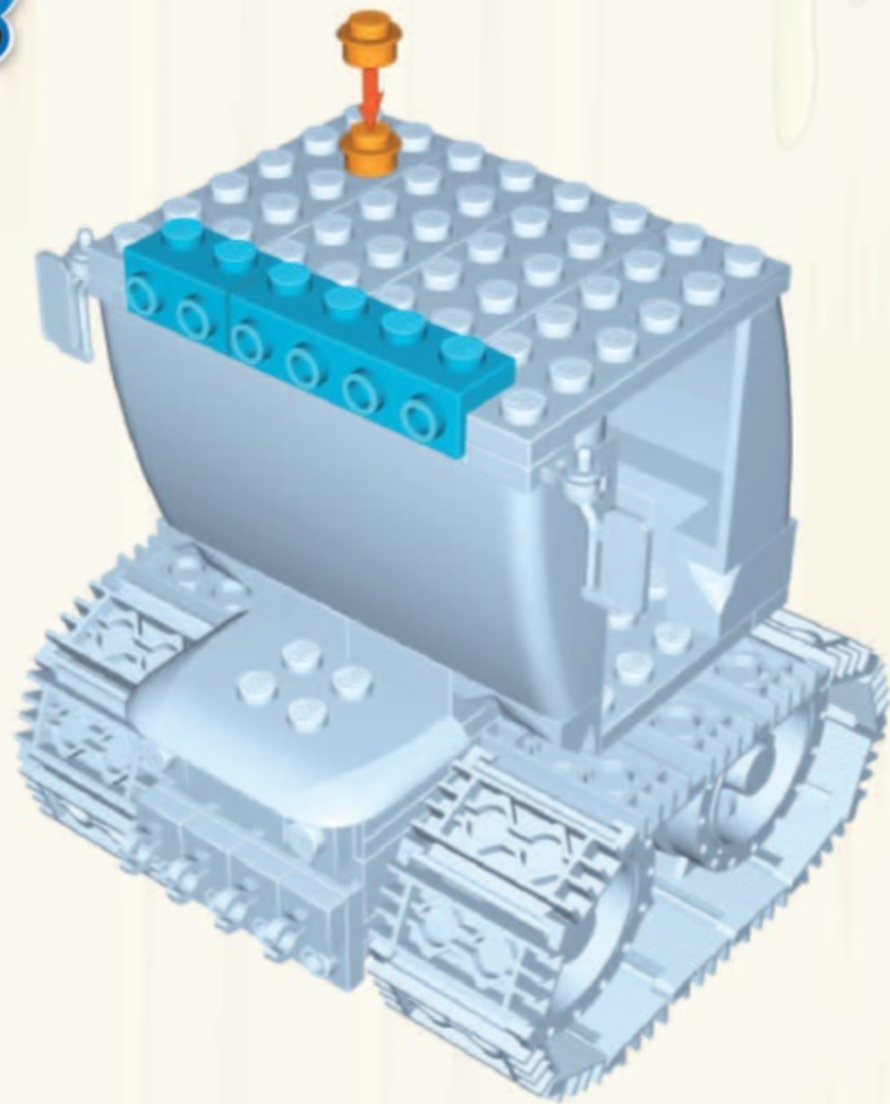

x4 x2

This block contains the parts list for step 19. It shows a blue Technic beam (1x4) and a black Technic pin (1x2). The quantities are indicated as x4 and x2 respectively.

20.

21.

22.

23.

24.

25.