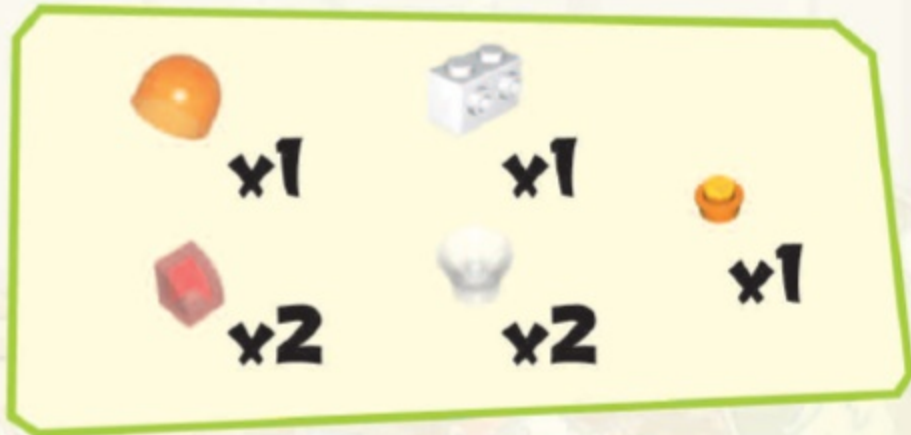

2.

3.

4.

7.

8.

9.

10.

11.

12.

13.

14.

15.

16.

17.

18.

19.

x4 x2

This block contains the parts list for step 19. It shows a blue Technic beam (1x4) and a black Technic pin (1x2). The quantities are indicated as x4 and x2 respectively.

20.

21.

22.

23.

24.

25.