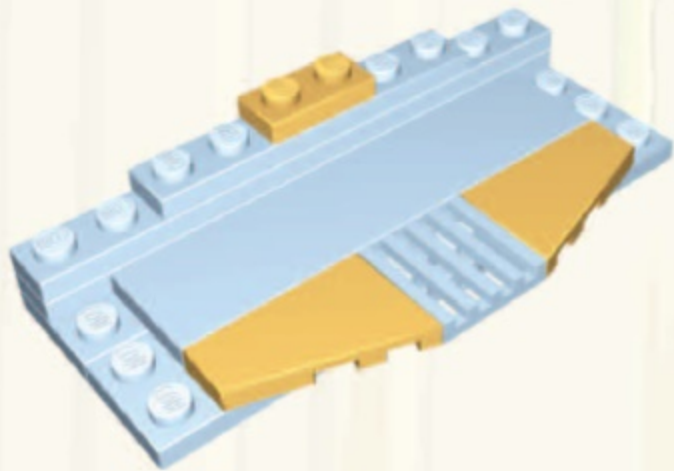

x4 x2

This block contains the parts list for step 19. It shows a blue Technic beam (1x4) and a black Technic pin (1x2). The quantities are indicated as x4 and x2 respectively.

20.

21.

22.

23.

24.

25.