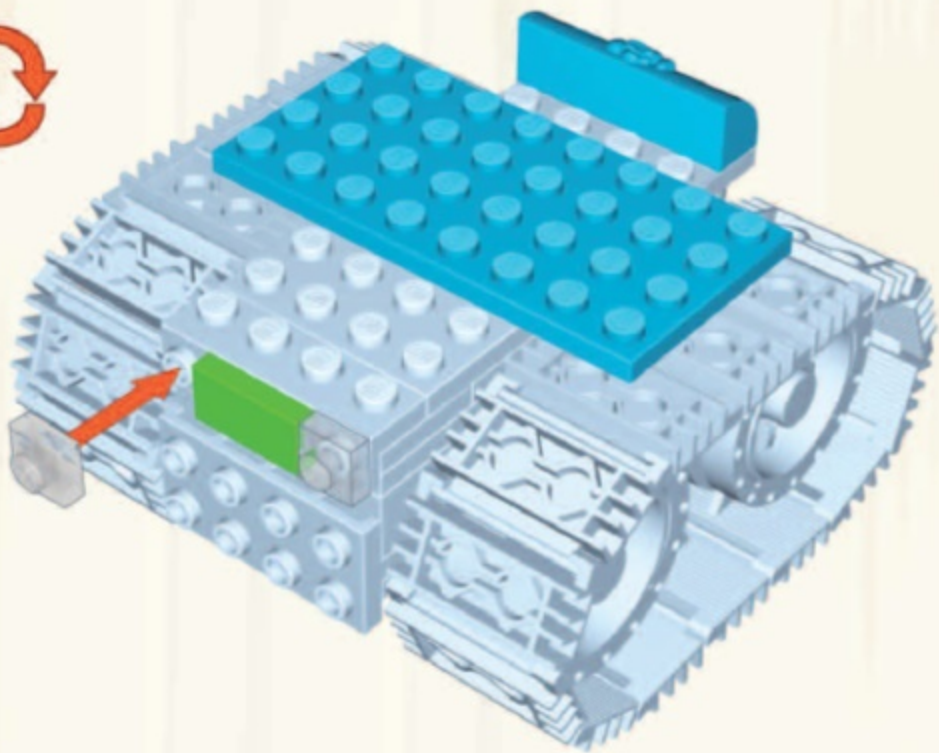

2.

3.

4.

7.

8.

9.

10.

11.

x4 x2

This block contains the parts list for step 19. It shows a blue Technic beam (1x4) and a black Technic pin (1x2). The quantities are indicated as x4 and x2 respectively.

20.

21.

22.

23.

24.

25.