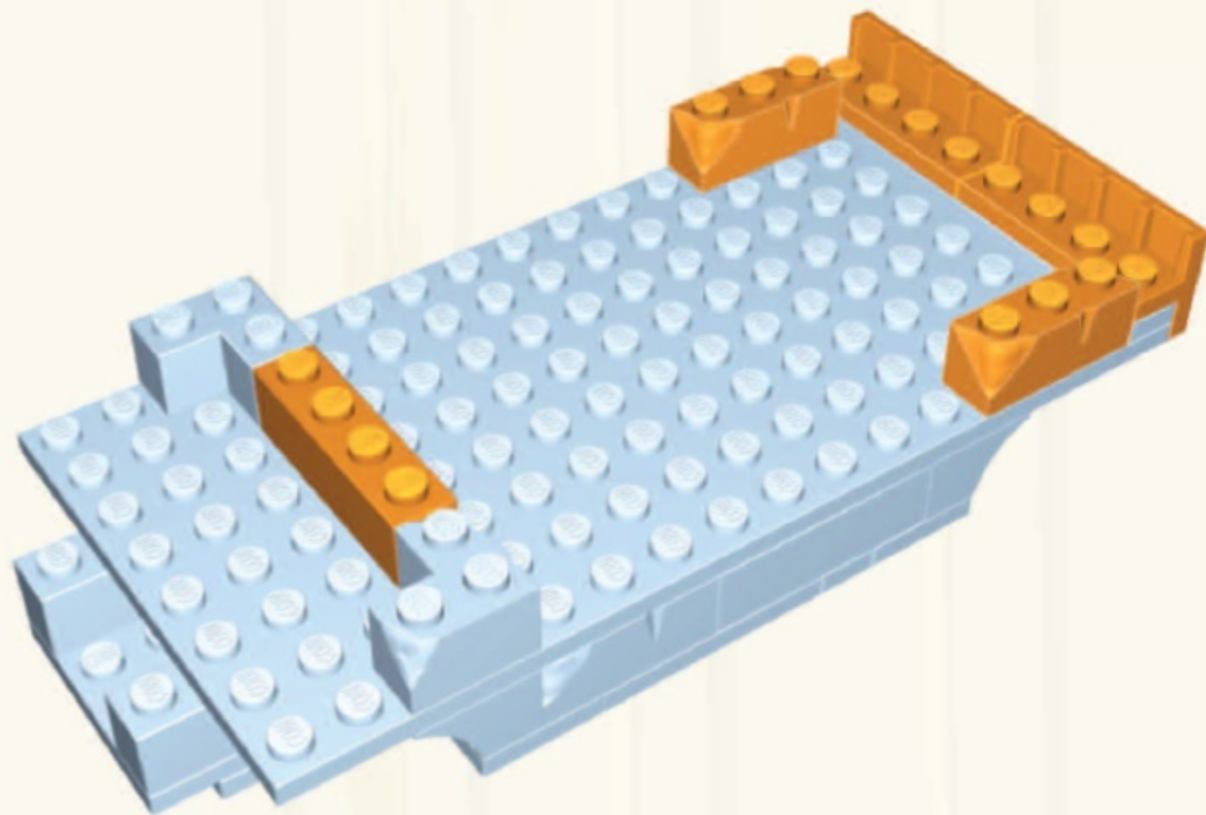

THE
**TRASH
PACK**

BRIK
BUILD A WORLD OF TRASH

6+

CE

WARNING: CHOKING HAZARD-
Toy contains small parts.
Not for children under 3 years.

GARBAGE TRUCK

**GLOW IN
THE DARK**

1.

2.

3.

4.

5.

6.

7.

8.

9.