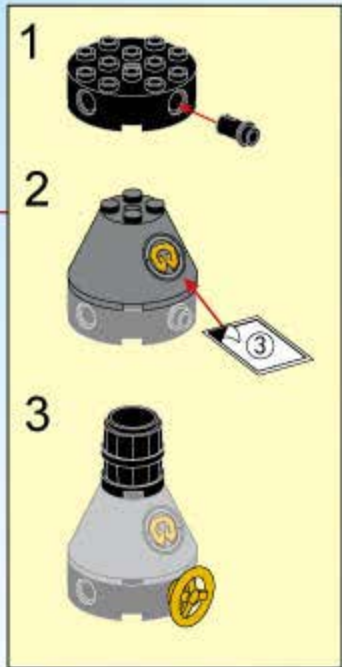

33

- 2x [Red 1x2 Brick]
- 1x [Grey Axle Connector]
- 1x [Grey Hook]
- 2x [Red 1x2 Brick with Hole]
- 1x [Grey Spring]
- 2x [Brown Technic Pin]
- 1x [Grey Technic Pin 6]

1x [Grey Technic Pin 35cm] 1:1

1. [Grey Axle Connector] and [Grey Spring]
2. [Grey Axle Connector], [Grey Spring], and [Grey Technic Pin 6]
3. [Red 1x2 Brick with Hole], [Grey Axle Connector], [Red 1x2 Brick with Hole], and [Grey Technic Pin 6]
4. [Red 1x2 Brick with Hole], [Grey Axle Connector], [Red 1x2 Brick with Hole], and [Grey Spring]
5. [Brown Technic Pin], [Red 1x2 Brick with Hole], [Grey Axle Connector], [Red 1x2 Brick with Hole], [Brown Technic Pin], and [Grey Hook]