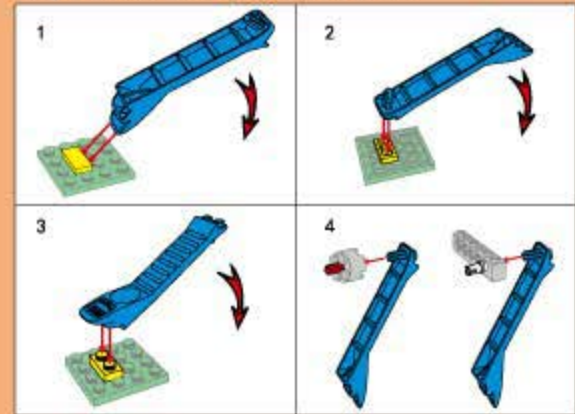

THE WAR OF GLORY

2314

AGES: 6+

Minifigs: x 3

PCS 368

ASSAULT BLACKSMITH SHOP

拆件器使用方法. 仅为示例
Usage of Brick Separator. Just for the sample

1