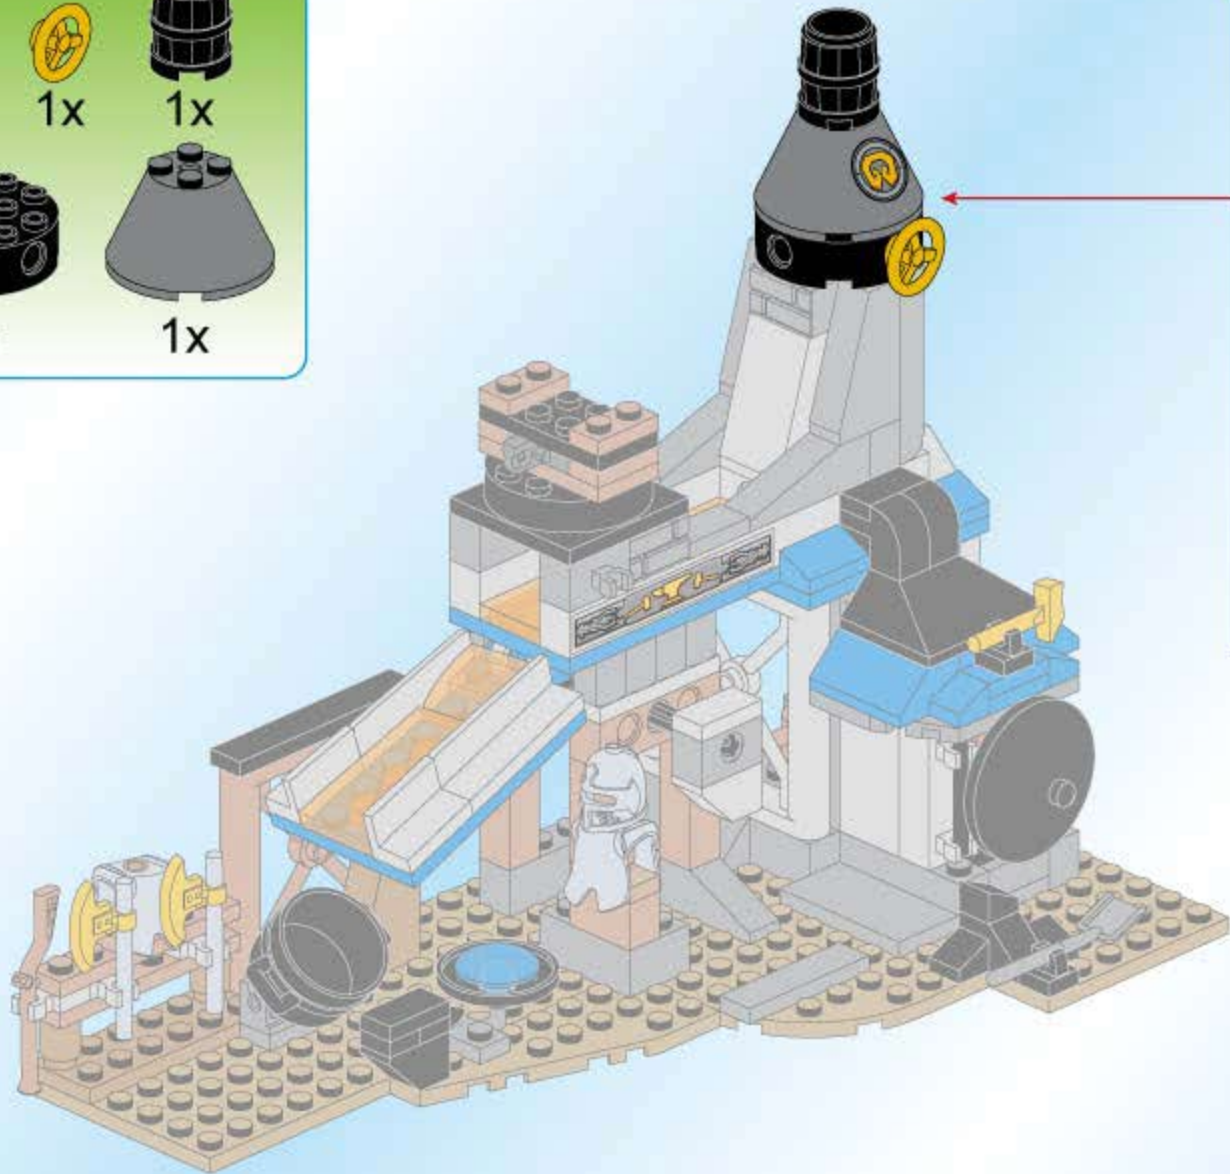

33

- 2x [Red 1x2 Brick]
- 1x [Grey Axle Connector]
- 1x [Grey Hook]
- 2x [Red 1x2 Brick with Hole]
- 1x [Grey Spring]
- 2x [Brown Technic Pin]
- 1x [Grey Technic Pin 6]

1x [Grey Technic Pin 35cm] 1:1

1. [Grey Axle Connector] and [Grey Spring]
2. [Grey Axle Connector], [Grey Spring], and [Grey Technic Pin 6]
3. [Red 1x2 Brick with Hole], [Grey Axle Connector], [Red 1x2 Brick with Hole], and [Grey Technic Pin 6]
4. [Red 1x2 Brick with Hole], [Grey Axle Connector], [Red 1x2 Brick with Hole], and [Grey Spring]
5. [Brown Technic Pin], [Red 1x2 Brick with Hole], [Grey Axle Connector], [Red 1x2 Brick with Hole], [Brown Technic Pin], and [Grey Hook]