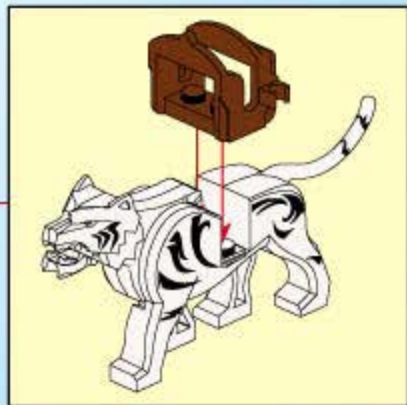

THE WAR OF GLORY

2314

AGES: 6+

Minifigs: x 3

PCS 368

ASSAULT BLACKSMITH SHOP

拆件器使用方法. 仅为示例
Usage of Brick Separator. Just for the sample

1