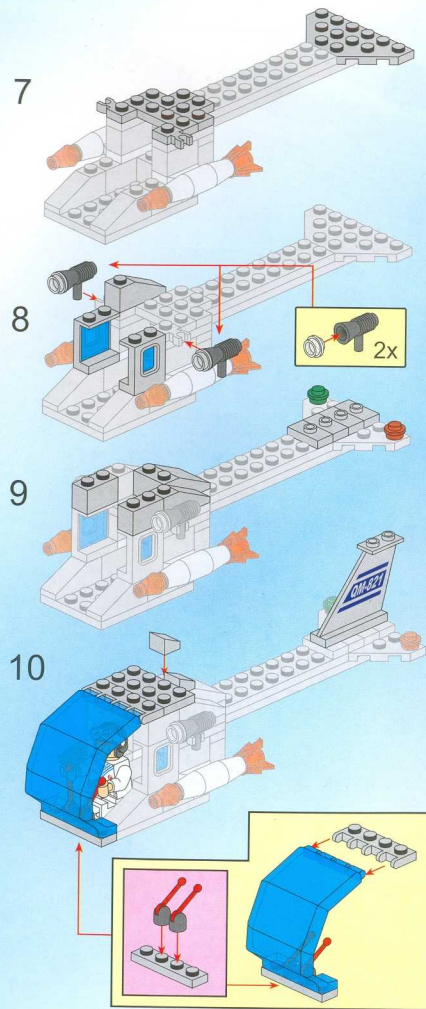

ENLIGHTEN
启蒙

821 Missile Cruiser

导弹巡洋舰

Combat Zones
SERIES

AGES 6+

843 pcs

x9 Soldier

x2 Missile

Warning: Never point or shoot the darts at living beings.

1

2

3

8

9

10

11