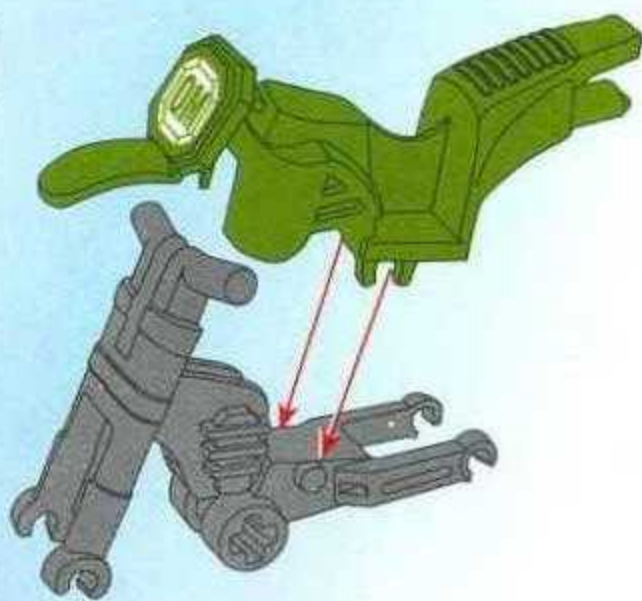

AGES 6+

829

19 pcs included

探雷兵 Paravane

1

2

3

4