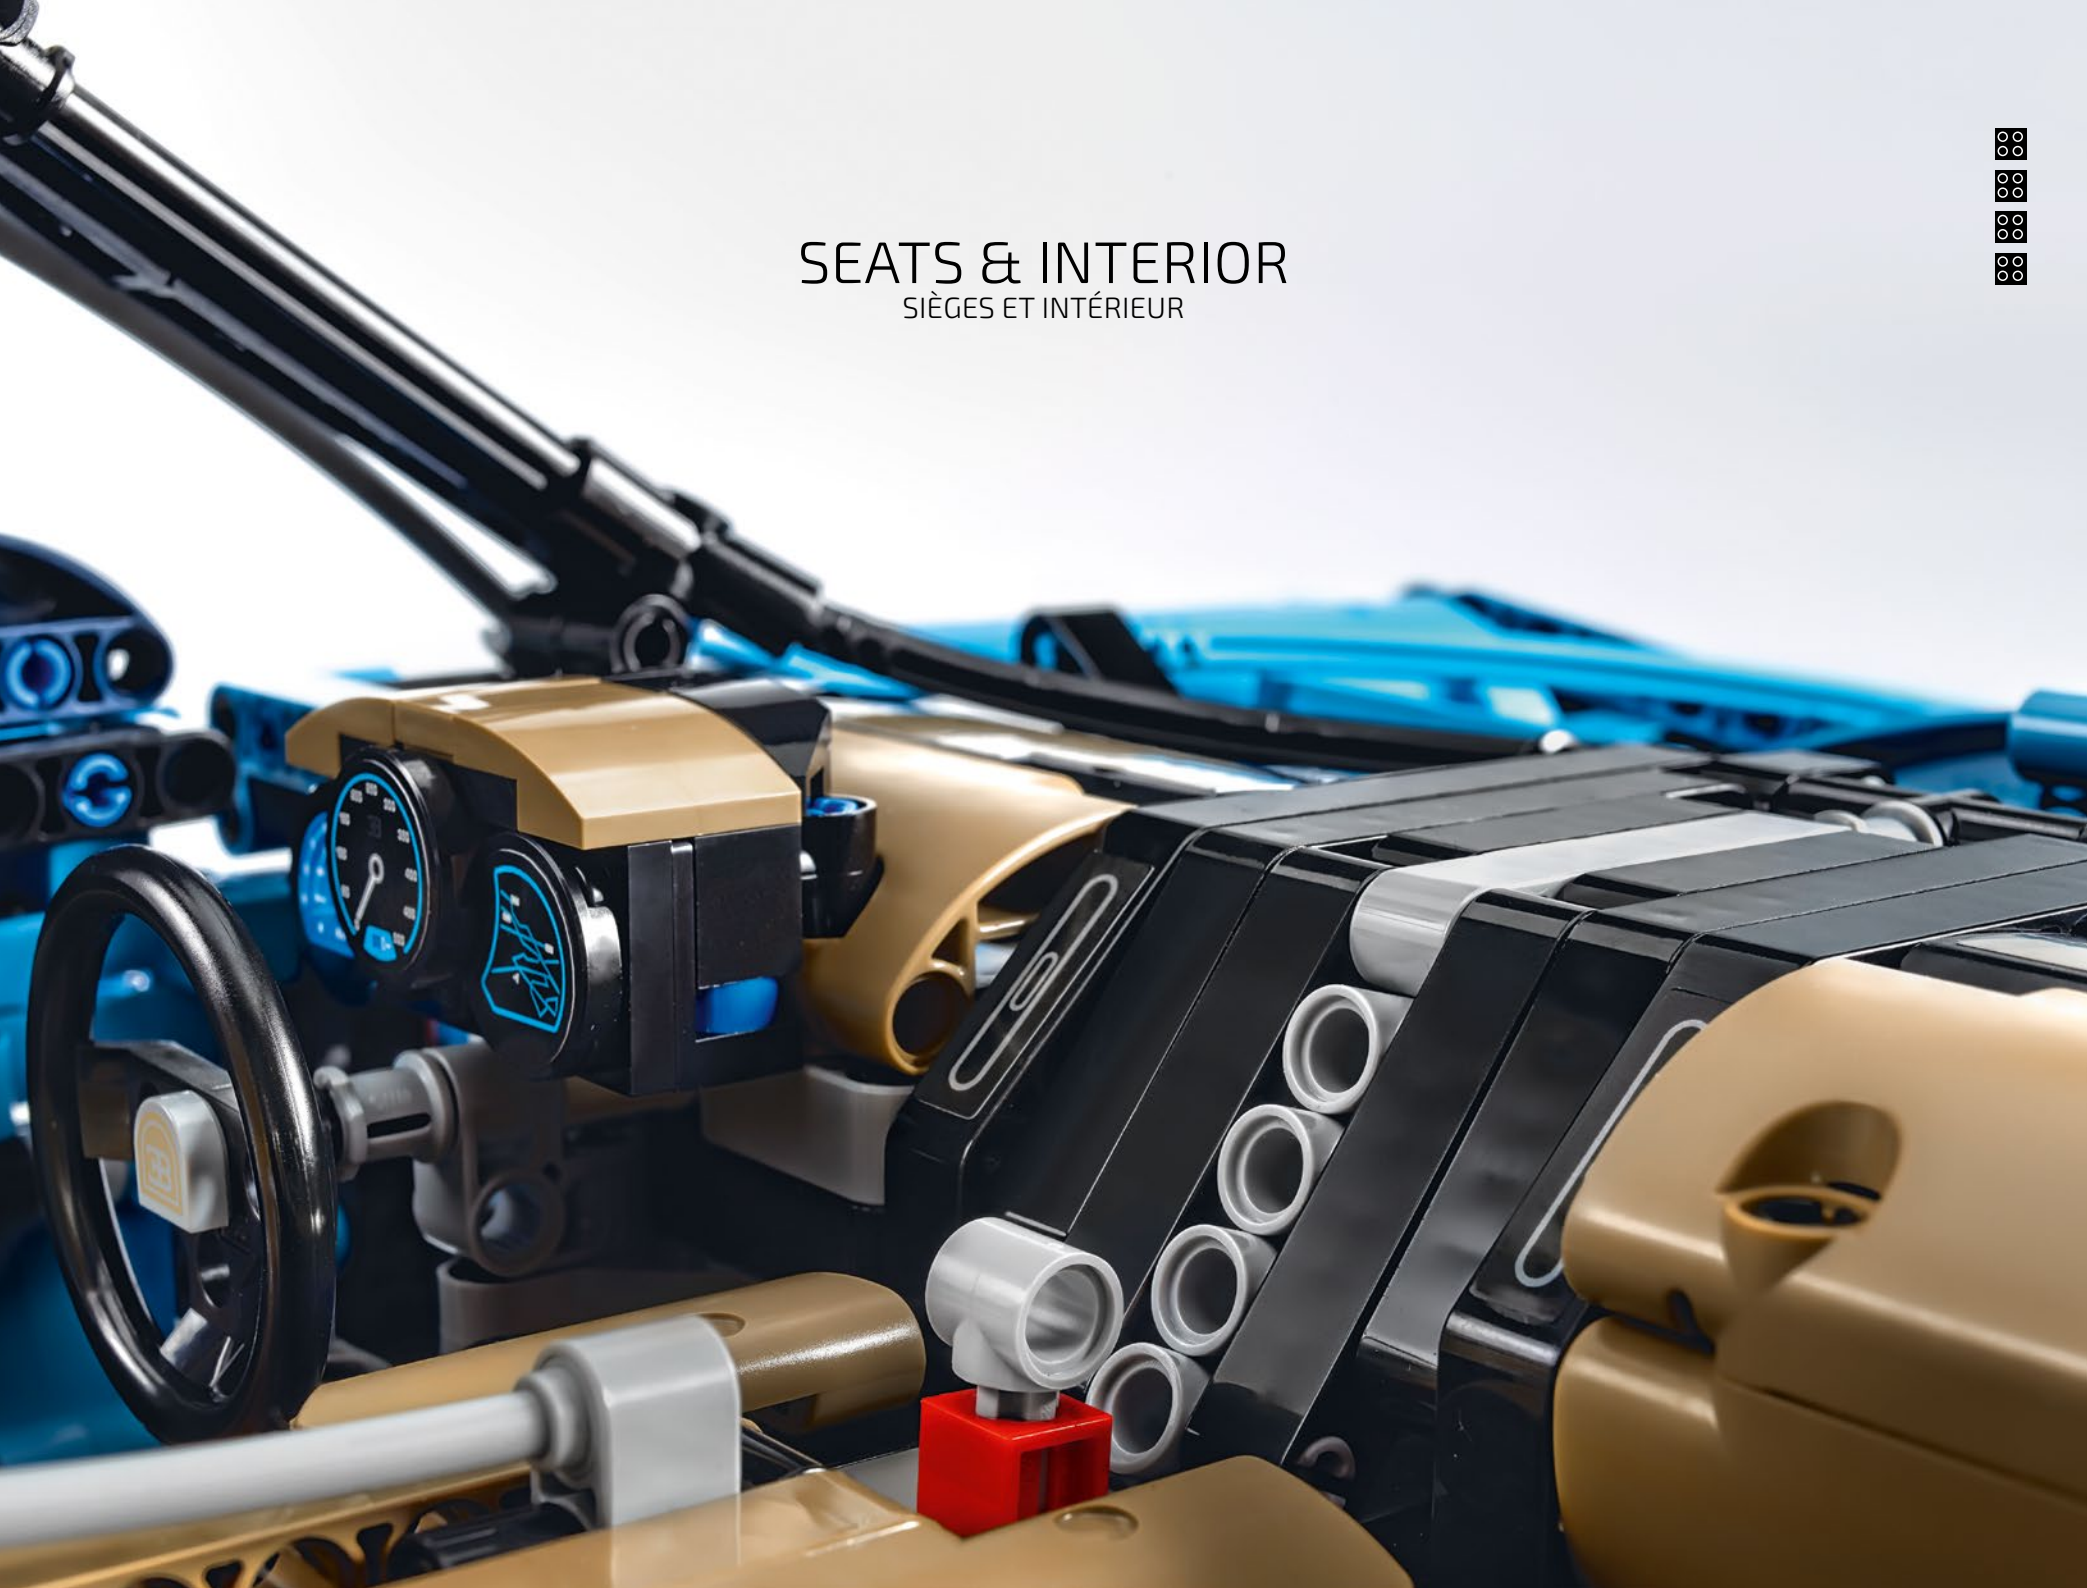

SEATS & INTERIOR

SIÈGES ET INTÉRIEUR