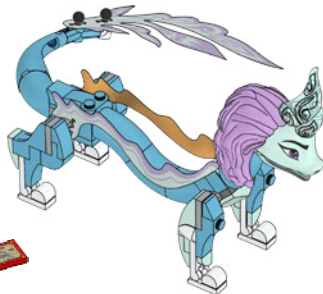

AVERTISSEMENT : RISQUE D'ÉTOUFFEMENT.

Le jouet contient des petites pièces ainsi qu'une petite boule.
Il ne convient pas aux enfants de moins de 3 ans.

ADVERTENCIA: PELIGRO DE ASFIXIA.

Juguete que contiene partes pequeñas y una pelota pequeña.
No recomendado para niños menores de 3 años.