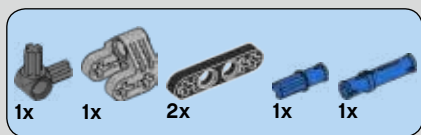

The LEGO logo is positioned in the top left corner, featuring the word "LEGO" in white, bold, sans-serif font with a black outline, set against a red rectangular background.

BIONICLE

71314

LEGO.com/bionicle

1

2

3

4

2x

2x

5

6