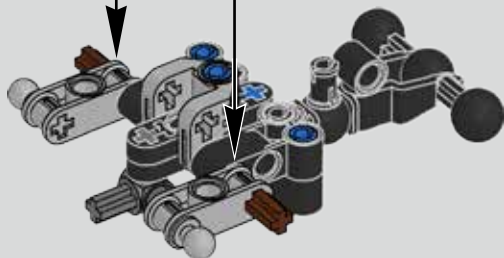

The LEGO logo is positioned in the top left corner, featuring the word "LEGO" in white, bold, sans-serif font with a black outline, set against a red rectangular background.

BIONICLE

71314

LEGO.com/bionicle

1

2

3

4

2x

2x

5

6