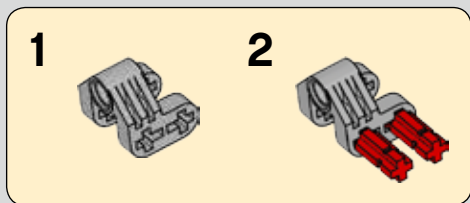

The LEGO logo is positioned in the top left corner, featuring the word "LEGO" in white, bold, sans-serif font with a black outline, set against a red rectangular background.

BIONICLE

71314

LEGO.com/bionicle

6

7

8

8

9

1x

1x

10

1x

11

12

13

14

15

16

17