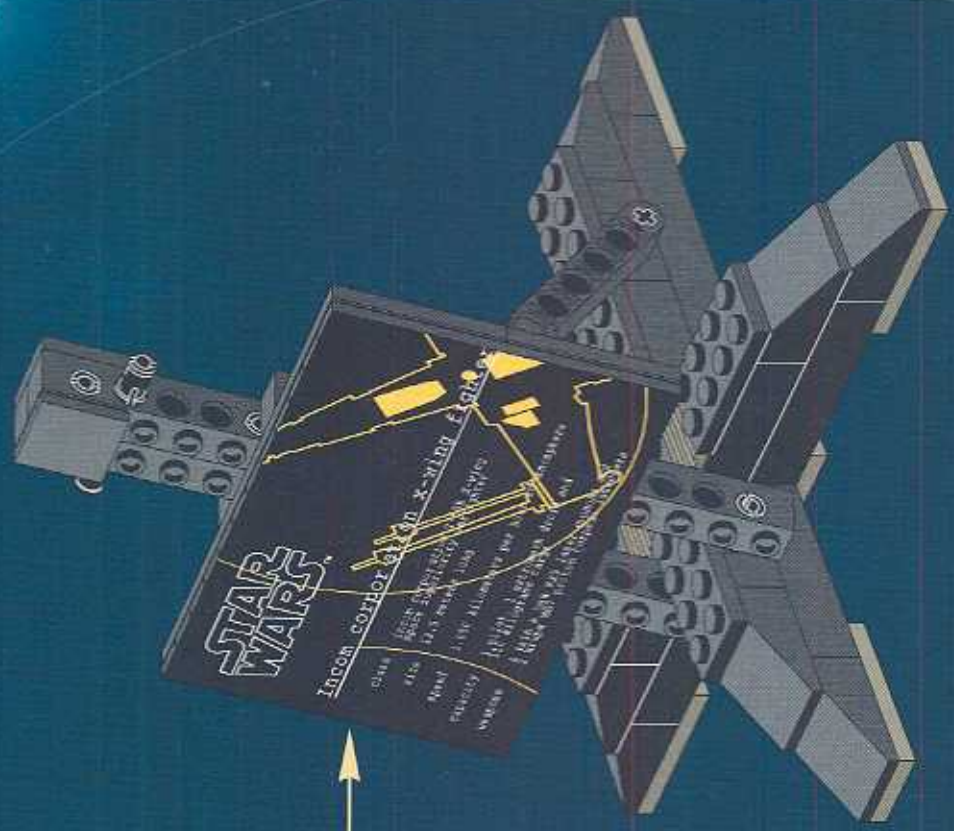

9

10

11

INCOM CORPORATION

PRODUCTION HISTORY

- I-7 HOWL RUNNER
- T-47 AIRSPEEDER (REBEL AIRSPEEDER)
- T-16 SKYHOPPER
- X-WING STARFIGHTER™
- Y-4 'RAPTOR' TRANSPORT
- Z-95 HEADHUNTER (JOINTLY DESIGNED AND MANUFACTURED WITH SUBPRO CORPORATION)