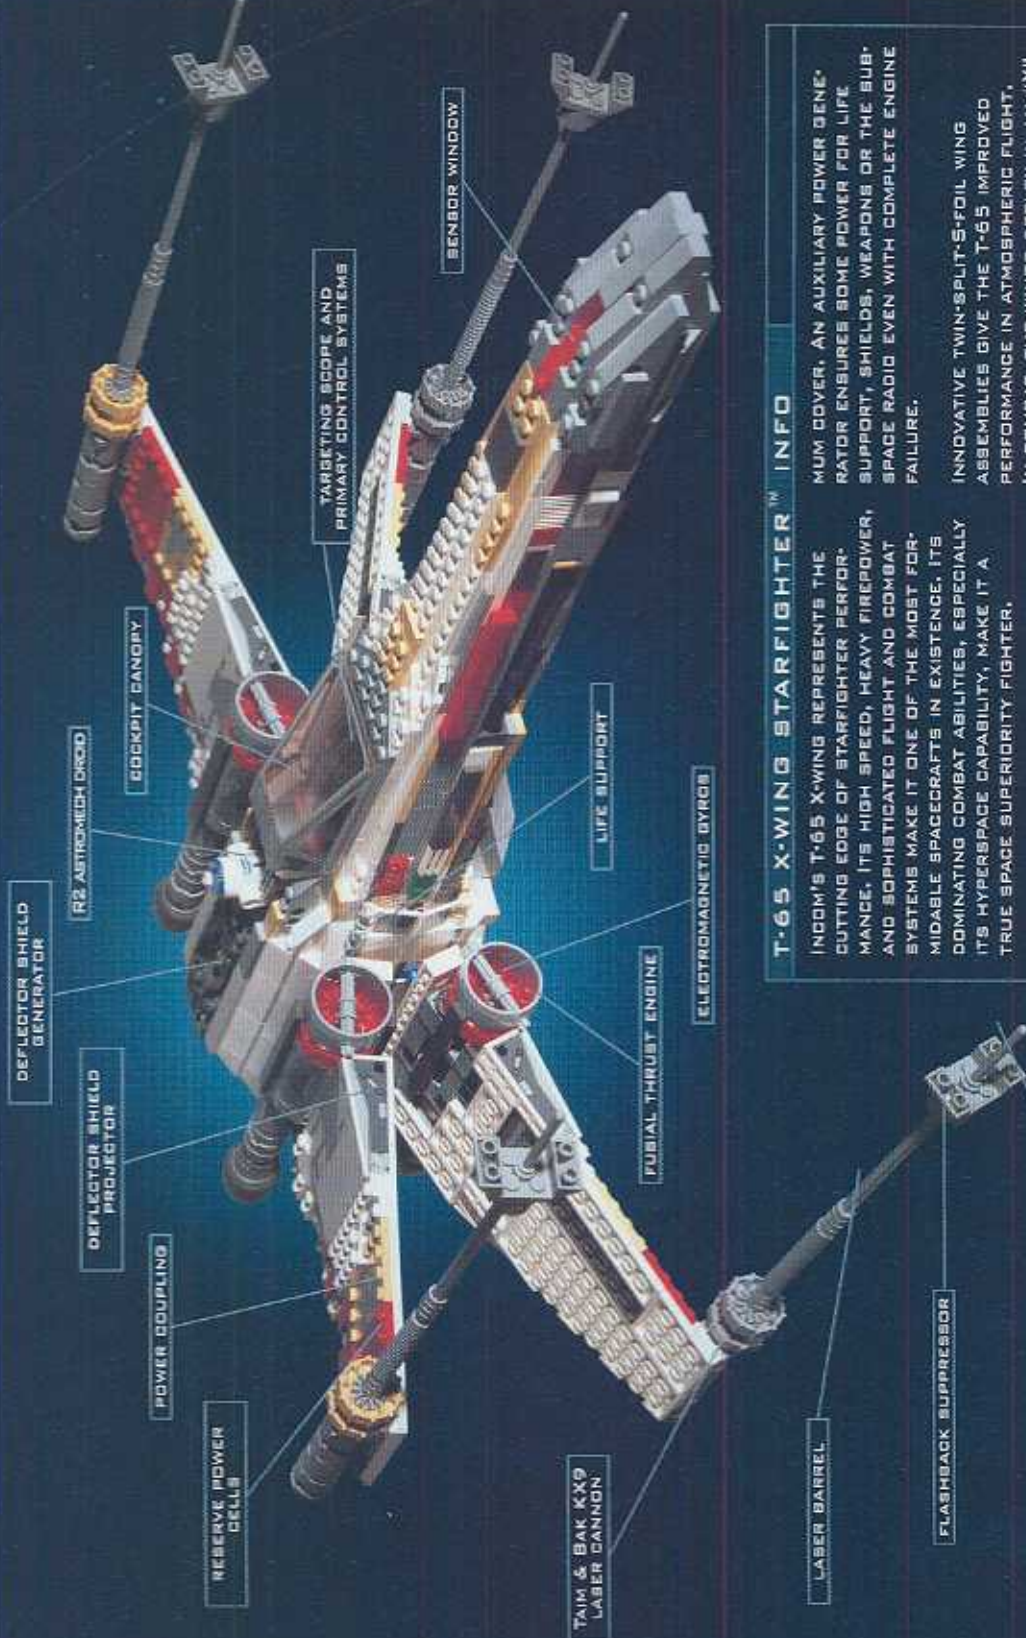

INCOM HISTORY

INCOM CORPORATION HAS BEEN A LEADING STARSHIP DESIGNER FOR NEARLY TWO MILLENNIA. THE COMPANY COUNTS THE Z-95 HEADHUNTER, THE T-16 SKYHOPPER, AND THE T-47 AIRSPEEDER AS BEING AMONG THE MOST SUCCESSFUL OF MANY PROFITABLE STARSHIP AND VEHICLE DESIGNS.

THE T-65 X-WING WAS THE LAST STARFIGHTER DEVELOPED BY INCOM CORPORATION BEFORE THE EMPIRE SEIZED CONTROL OF THE COMPANY. SUSPECTED OF BEING REBEL SYMPATHIZERS, MANY MEMBERS OF THE X-WING DESIGN TEAM WERE RELIEVED OF THEIR DUTIES AND QUESTIONED EXTENSIVELY BY ISB (IMPERIAL SECURITY BUREAU) AGENTS. A SHORT TIME LATER, A STUNNING COUP, A REBEL COMMANDO TEAM HELPED THE ENTIRE INCOM X-WING SENIOR DESIGN TEAM DEFECT TO THE REBEL ALLIANCE, BRINGING WITH THEM THE ALL EXISTING T-65 PROTOTYPES AND PRODUCTION PLANS AND DESTROYING ANY REMAINING DATA-BASES. IT IS NOT KNOWN WHETHER THE EMPIRE CAN RECOVER OR RECONSTRUCT THE LOST INFORMATION.

INCOM CORPORATION WAS NATIONALIZED BY DIRECT ORDER OF THE EMPEROR. SINCE THAT TIME, INCOM HAS PRODUCED FEW NEW DESIGNS, INSTEAD CONCENTRATING ON AFTERMARKET MODIFICATIONS OF EXISTING DESIGNS AND SPECIALTY PRODUCTS FOR THE IMPERIAL NAVY. INCOM REENTERED THE STARFIGHTER MARKET WITH THE RELEASE OF THE I-7 HOWL RUNNER SHORTLY AFTER GRAND ADMIRAL THRAWN'S CAMPAIGN, BUT THE COMPANY'S ONETIME REBEL SYMPATHIES HAVE NOT ENDEARED 'THE NEW INCOM' TO SKEPTICAL IMPERIAL COMMANDERS.

T-65 X-WING STARFIGHTER™ INFO

INCOM'S T-65 X-WING REPRESENTS THE CUTTING EDGE OF STARFIGHTER PERFORMANCE. ITS HIGH SPEED, HEAVY FIREPOWER, AND SOPHISTICATED FLIGHT AND COMBAT SYSTEMS MAKE IT ONE OF THE MOST FORMIDABLE SPACECRAFTS IN EXISTENCE. ITS DOMINATING COMBAT ABILITIES, ESPECIALLY ITS HYPERSPACE CAPABILITY, MAKE IT A TRUE SPACE SUPERIORITY FIGHTER.

EACH WING TIP HAS A FORWARD-FIRING, HIGH-POWERED TAIM & BAK KX9 LASER CANNON. TWO KRUPX MG7 PROTON TORPEDO LAUNCHERS PROVIDE ADDITIONAL PUNCH FOR USE AGAINST SLOW-MOVING TARGETS. THE PILOT CAN ANGLE THE X-WING'S SHIELDS FORWARD OR BEHIND FOR MAXI-

MUM COVER. AN AUXILIARY POWER GENERATOR ENSURES SOME POWER FOR LIFE SUPPORT, SHIELDS, WEAPONS OR THE SUBSPACE RADIO EVEN WITH COMPLETE ENGINE FAILURE.

INNOVATIVE TWIN-SPLIT-S-FOIL WING ASSEMBLIES GIVE THE T-65 IMPROVED PERFORMANCE IN ATMOSPHERIC FLIGHT. IN COMBAT, THE WINGS DEPLOY IN AN 'X' POSITION, PROVIDING BETTER WEAPONS COVERAGE. THE SEPARATED ENGINES ALSO IMPROVE MANEUVERABILITY. IN EITHER WING CONFIGURATION, THE RAPIER-THIN T-65 PRESENTS A VERY SMALL FRONT-AND-REAR PROFILE - MAKING IT VERY DIFFICULT TO HIT.