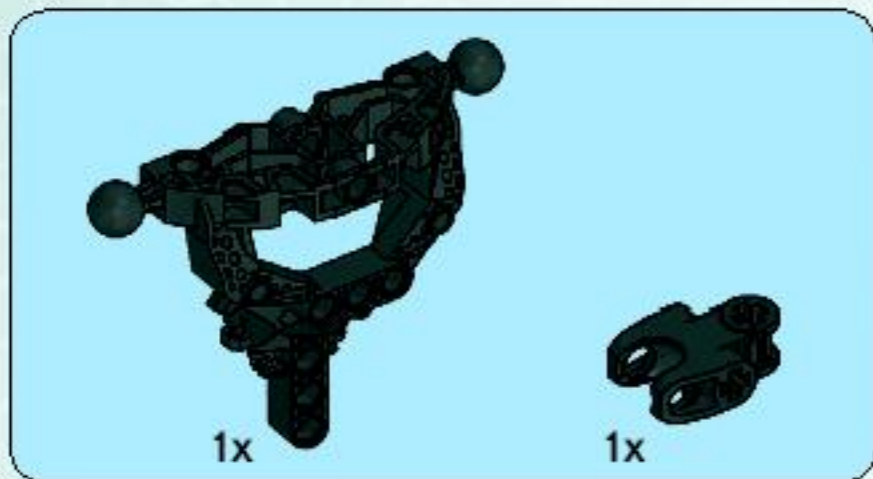

BIONICLE®

PHANTOKSA

WWW.BIONICLE.COM

CHIROX
8693

WARNING: CHOKING HAZARD.
Toy contains small parts and a small ball.
Not for children under 3 years.

1

2

1