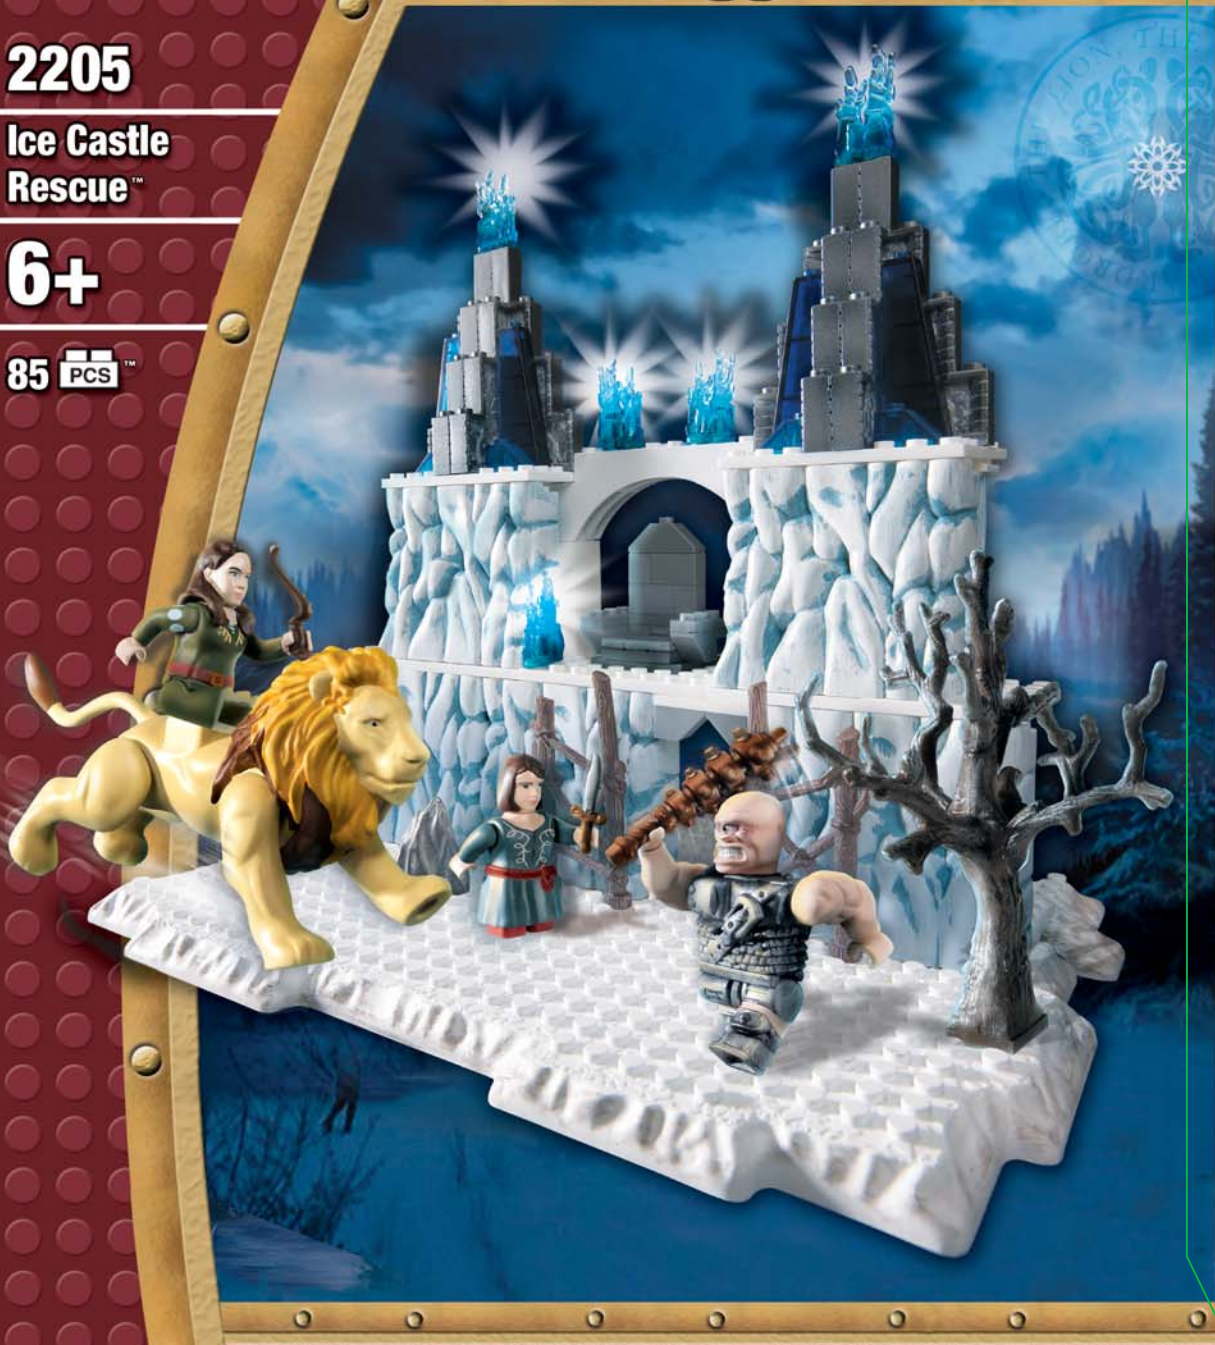

**MEGA
BLOKS**

WALT DISNEY PICTURES • WALDEN MEDIA
THE CHRONICLES OF
NARNIA
THE LION, THE WITCH AND THE WARDROBE

2205

**Ice Castle
Rescue™**

6+

85 PCS™

WALT DISNEY PICTURES • WALDEN MEDIA
 THE CHRONICLES OF
NARNIA
 THE LION, THE WITCH AND THE WARDROBE