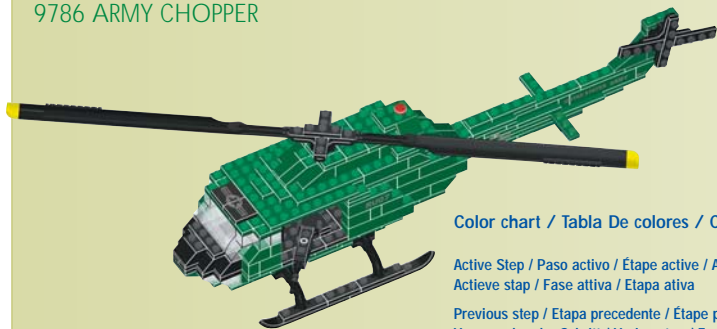

9786 ARMY CHOPPER