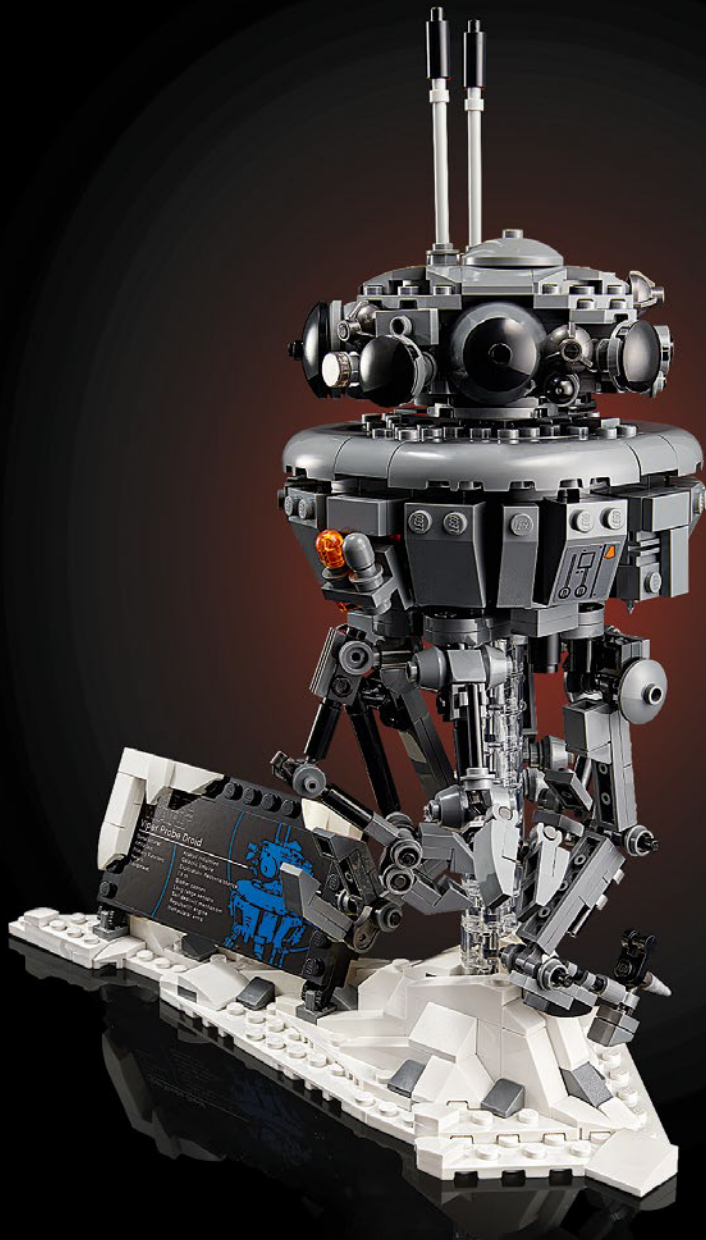

75306

STAR
WARS

IMPERIAL PROBE DROID™

STAR WARS

A tribute to our favourite Star Wars™ droids

Droids are integral to the *Star Wars*™ universe – to Rebels, Imperials, farmers, merchants, scoundrels and smugglers alike – and they are often iconic characters in their own right. This set lets you build a collectible display version of an Imperial probe droid for your home or office. With authentic details, a built-in stand and information plaque, you can create your own little corner of the sixth planet in the Hoth system.

"We have thousands of probe droids searching the galaxy. I want proof, not leads!" – Admiral Kendal Ozzel

75306 Imperial Probe Droid™

Imperial probe droids are vital multi-purpose tools with sensors, blasters, shields, or even self-destruct mechanisms, for exploration, science, or military missions. In *Star Wars: The Empire Strikes Back*, they are, of course, part of the Empire's mission to seek out the location of the Rebels. The ominous-looking, multi-armed droids soon expose our heroes and alert Darth Vader. Let the Battle of Hoth begin...