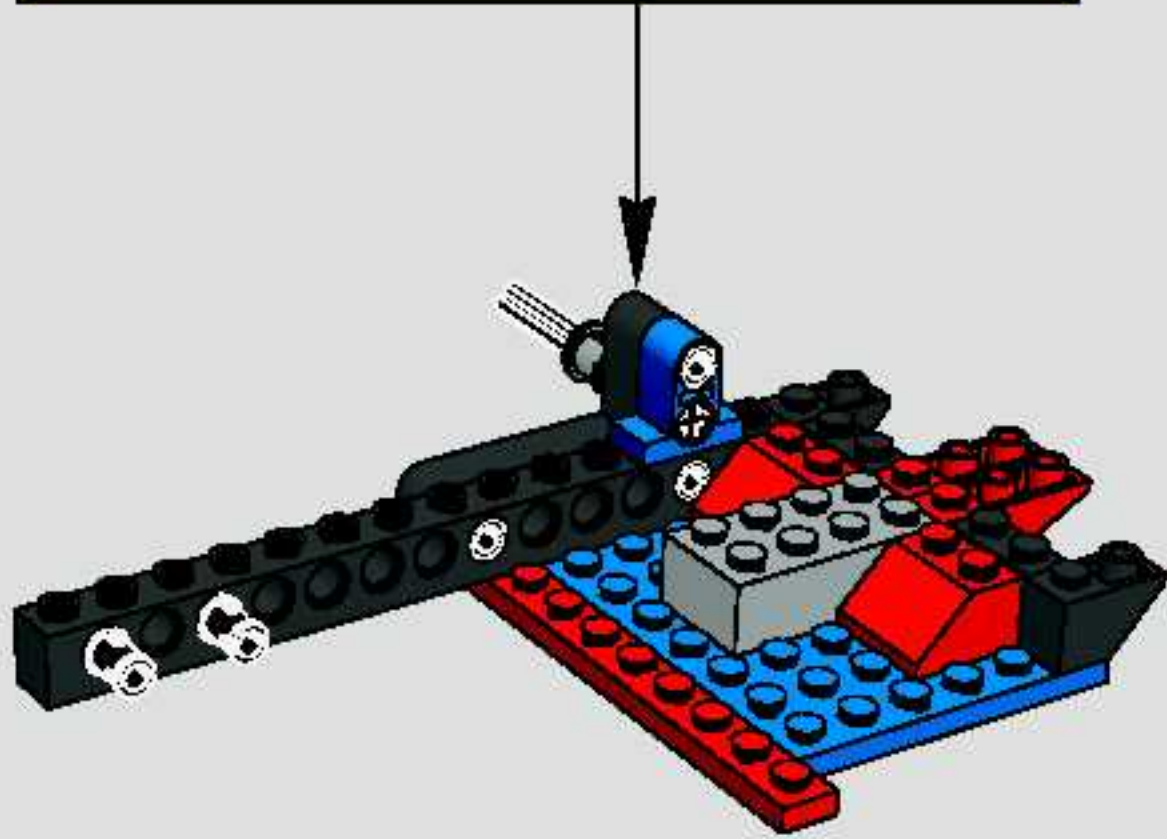

260 mm / 10.2 inch.

Ferrari
OFFICIAL LICENSED PRODUCT

www.LEGO.com/racers

F333 SP 1:16

2

3

1

4