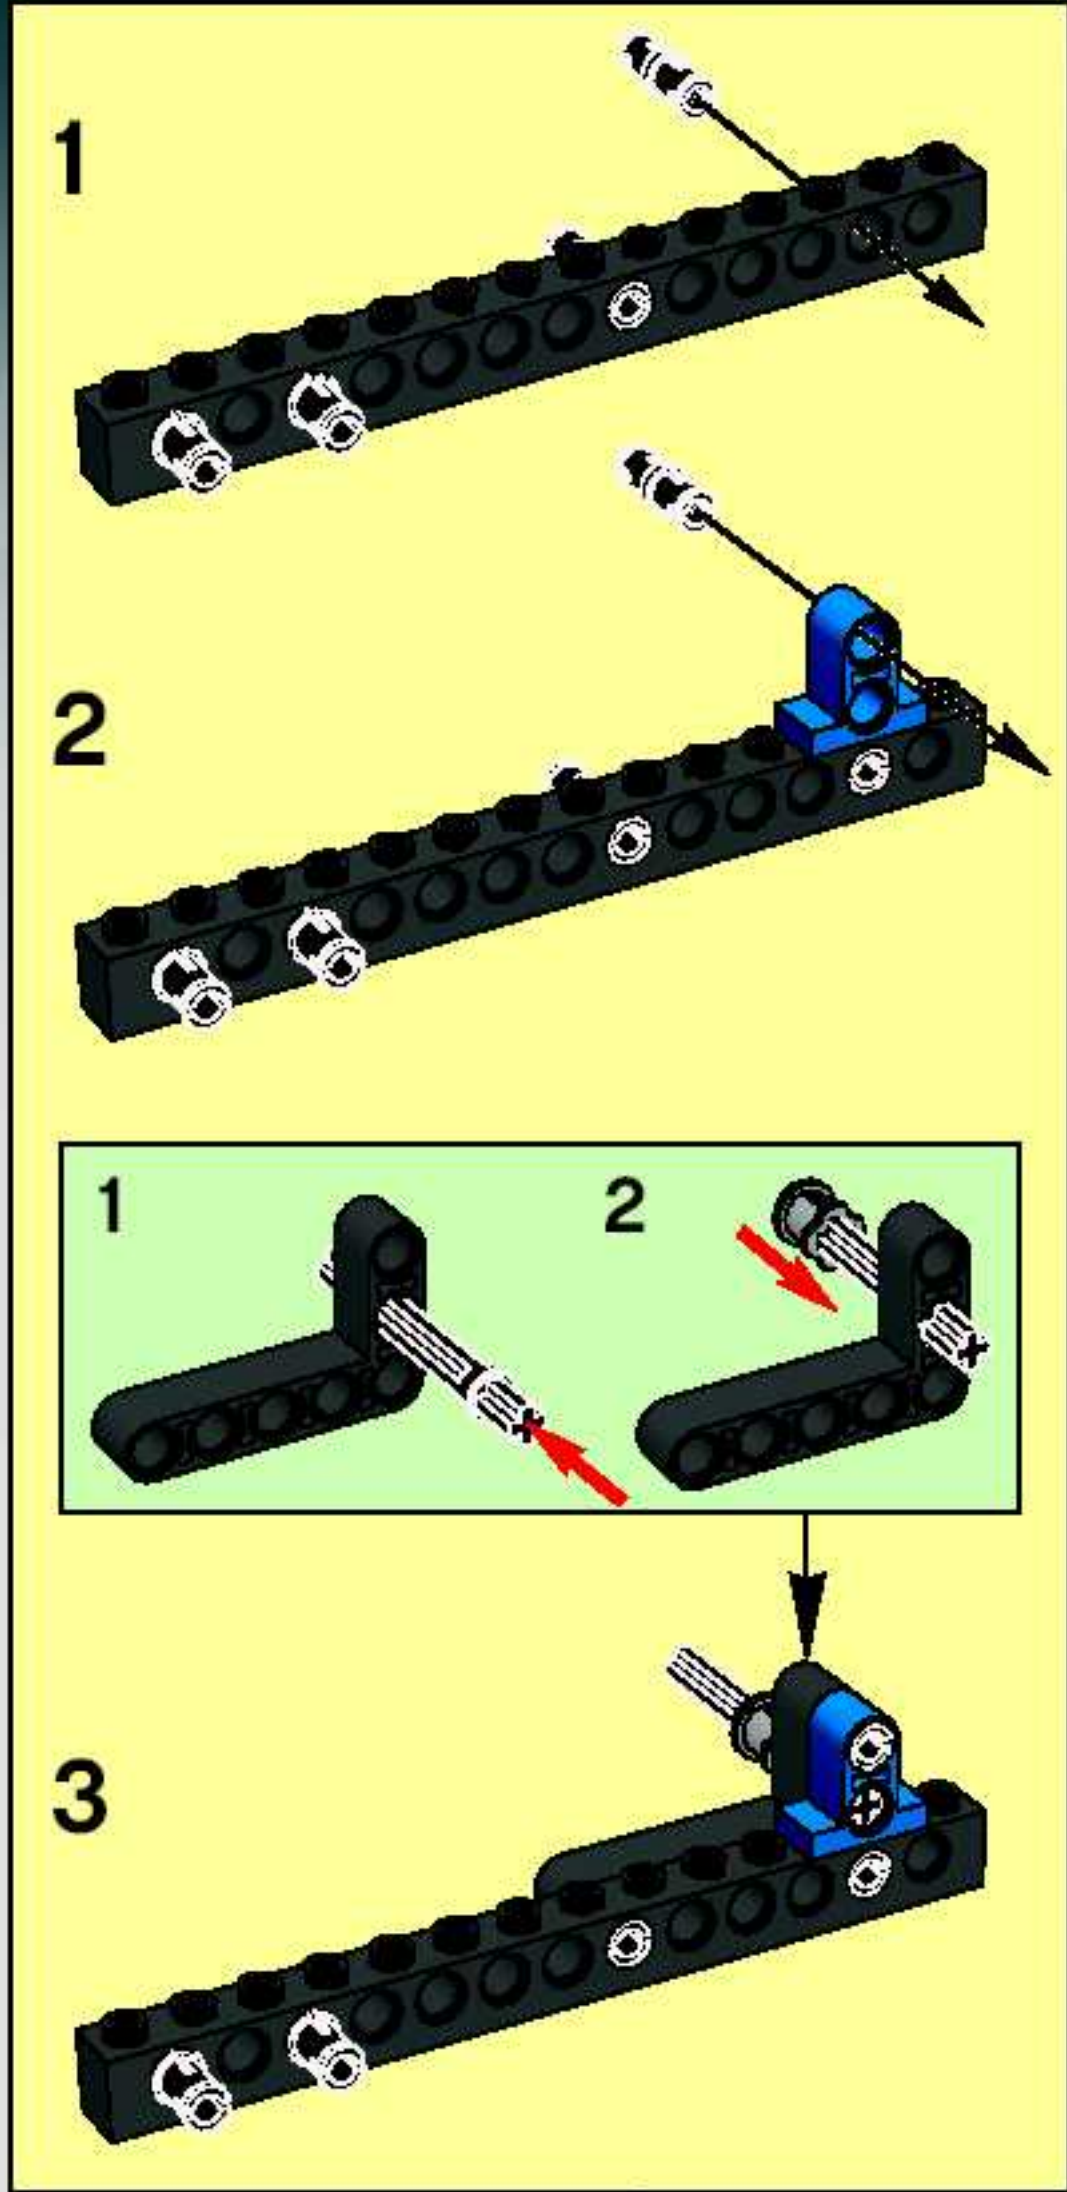

260 mm / 10.2 inch.

Ferrari
OFFICIAL LICENSED PRODUCT

www.LEGO.com/racers

F333 SP 1:16

2

3

1

4