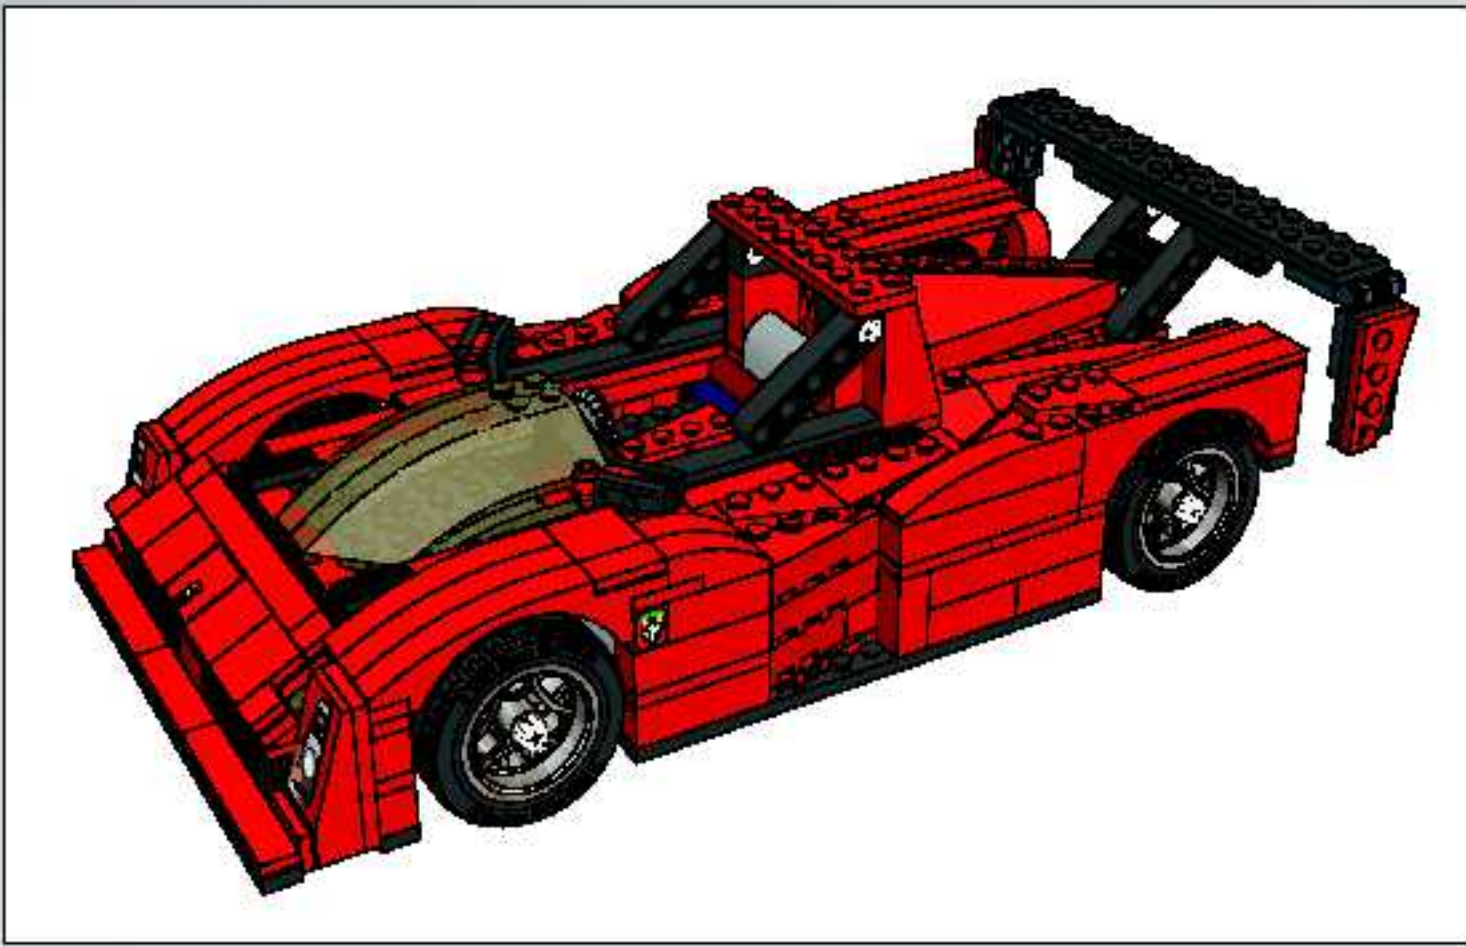

260 mm / 10.2 inch.

Ferrari
OFFICIAL LICENSED PRODUCT

www.LEGO.com/racers

F333 SP 1:16

2

3

1

4