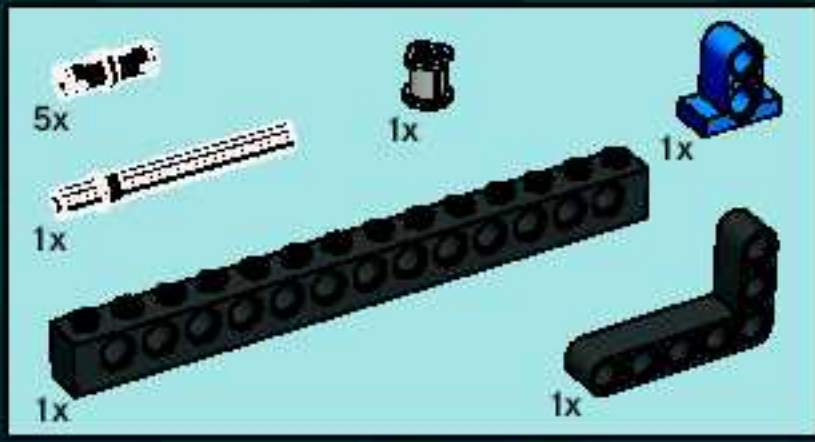

260 mm / 10.2 inch.

Ferrari
OFFICIAL LICENSED PRODUCT

www.LEGO.com/racers

F333 SP 1:16

2

3

1

4