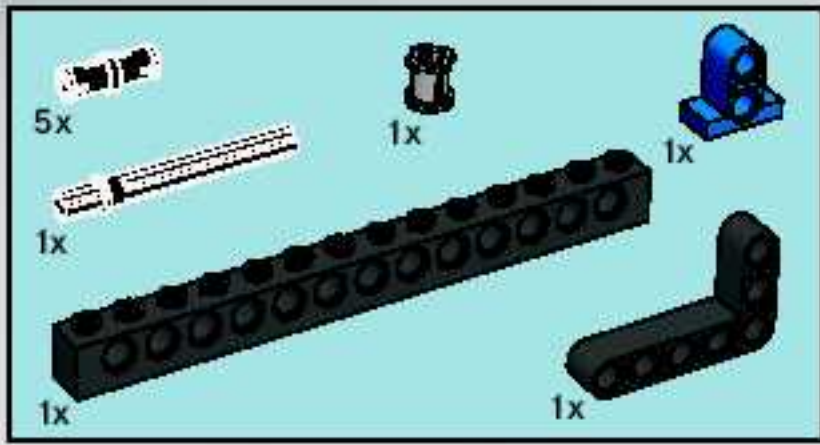

260 mm / 10.2 inch.

Ferrari
OFFICIAL LICENSED PRODUCT

www.LEGO.com/racers

F333 SP 1:16

2

3

1

4