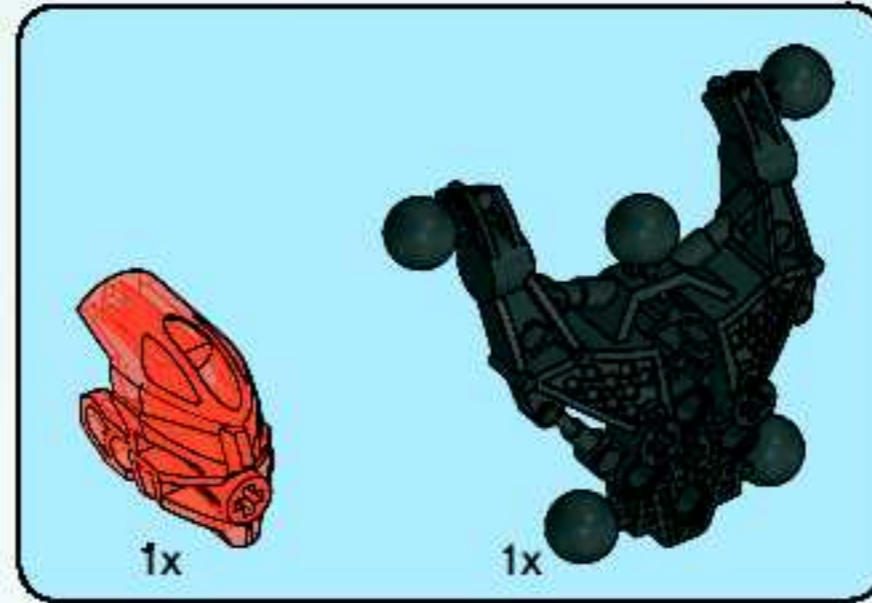

BIONICICLE

8952

WARNING: CHOKING HAZARD.
Toy contains small parts and a small ball.
Not for children under 3 years.

LEGO

1

2

1

AVERTISSEMENT : RISQUE D'ÉTOUFFEMENT.